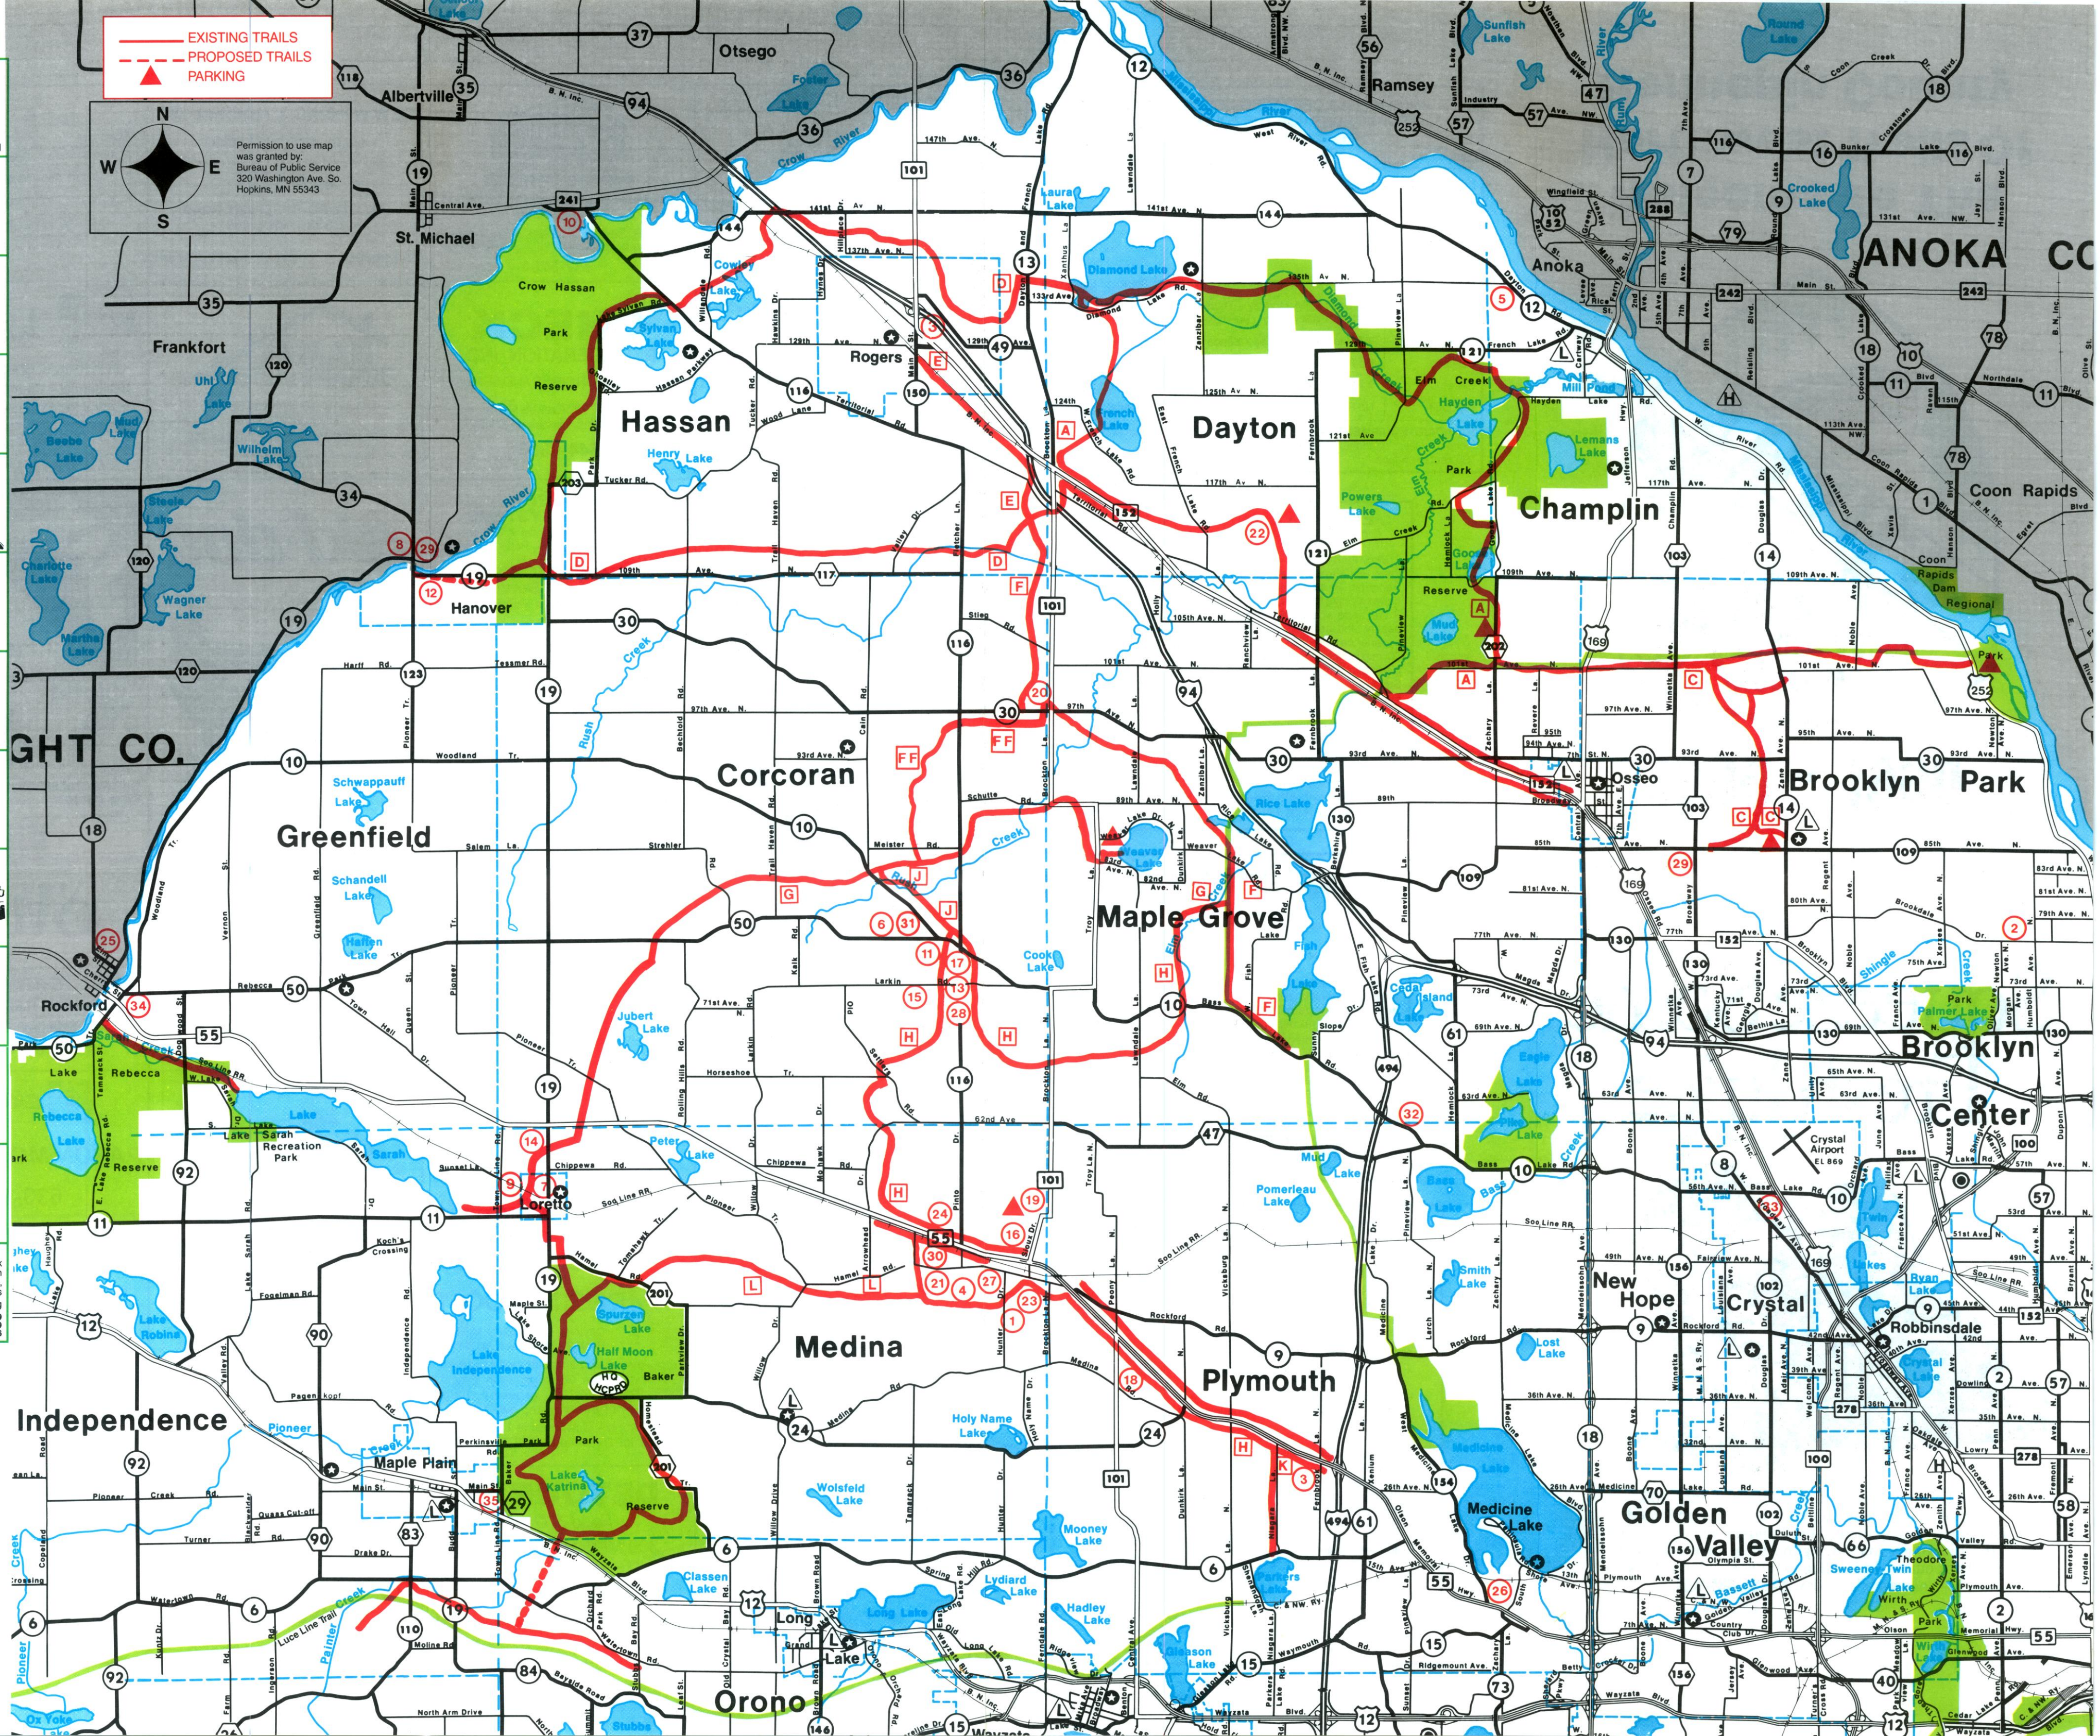

<b>DES LAURIERS &amp; SONS</b> Builders & Remodeling 1 HAMEL, MN 55340 478-6813	<b>PIXIE LIQUOR</b> 1512 Brookdale Drive LIQUOR • WINES • BEER • KEG BEER PHONE 560-5680	<b>HAPPY CHIEF RESTAURANTS</b> PLYMOUTH Junction Hwy. 55 & 494 ROGERS Junction I-94W & Hwy. 101 3
<b>GROTH SEWER &amp; WATER</b> 775 Tower Drive Hamel, MN 55340 478-6712	<b>PDO</b> GAS • OIL HOT SANDWICHES FOOD STORES • COFFEE • POP • BEER Open 6 AM to 12 PM 7 days RAIN TREE PLAZA	<b>10-50 CLUB</b> Good Spirits • Good Food • Good Times Liquor On-Off Sale Food Served Daily After 11:30 AM Jumbo Hoagies on Sunday 20115 Cty. Road 10 - CORCORAN 420-3606
<b>FRITZ &amp; JOYCE'S INC.</b> 130 W. Railway Street Loretto, MN 55357 479-1788 Home of the Big Hamburger	<b>COUNTRY BAR &amp; GRILL</b> Hanover, MN • 612-498-8038 HOURS: Mon. - Sat. 9 am. to 1 a.m. Sun. Noon - Midnight WHEN THE COOK IS IN: Mon. - Thurs. 11 am. to 2 pm. & 5 pm. to 9:45 pm. Fri. 11 am. to 2 pm. & 5 pm. to 11:45 pm. Sat. 11 am. to 11:45 pm. Sun. Noon to 7:45 pm.	<b>CHOO CHOO BAR</b> Open Daily Lunch & Dinner Sunday Brunch, Drink Specials Entertainment Every Weekend New Owners - Snowmobilers Welcome Loretto 479-3565
<b>MILLSIDE TAVERN AND SPORTING GOODS</b> Snowmobile Parts Rupp Dealer ST. MICHAEL 497-2905	<b>WESTSIDE TIRE</b> REMINGTON • BRIDGESTONE MICHELIN • GENERAL TIRE 19925 75th Ave. No., Hamel, MN 55340 (612) 420-2100 National Toll Free 1-800-451-8473	<b>HILLTOP INN</b> FOOD • LIQUOR 9 AM to 1 PM HANOVER 498-7697
<b>TOM THUMB</b> Gas and Deli Monday - Friday 5:30 - 11:00 Saturday & Sunday 6:30 - 11:00 Holidays 7:00 - 11:00 Corcoran 116 & Co. Rd. 10 420-2888	<b>Big Woods Saloon</b> LIQUOR ON & OFF SHORT ORDERS FOOD Where Friends Meet LORETTO 479-9940	<b>NEUMANN'S ENTERPRISE</b> Backhoe, Bobcat, Welding & Snow Removal 20100 Larkin Road Corcoran, MN 55340 420-2547
<b>Medina Ballroom</b> LIQUOR • FOOD DANCING - WED., FRI., SAT., SUN. Hwy. 55 HAMEL 478-6661	<b>LEROY'S LIQUOR</b> LIQUORS • FINE WINES COMPLETE LINE COLD BEERS & KEG BEER Corcoran Co. Rds. 10 & 116 420-3114	<b>TOM THUMB</b> Hwy. 101 & 55 Plymouth Open 7 Days a Week Cold Pop • Beer • Groceries • Gas Party Mart Liquors Next Door Beer • Wine • Liquors
<b>Berthiaume - Commercial Lawn &amp; Snow, Inc.</b> Complete Lawn Care & Snowplowing Bonded • Insured 5056 Hwy. 101 N., Medina, MN 55340 Joe, Steve, Shawn 478-9431	<b>EATING &amp; DRINKING EMPORIUM</b> • Open 7 Days • Newly Remodeled Interior • Expanded Menu • Gameroom • Satellite TV • 10 Ft. Big Screen	<b>DITTER, INC.</b> SINCE 1946 COOLING - HEATING 478-9558
<b>Sundance</b> FOOD & LIQUOR GOLF & BOWL Parking 15240 113th Ave. No. OSSEO - Phone 420-4800	<b>Red Vest</b> Bar & Grill Downtown Rockford Mon. - Sat. 10 am. to 1 p.m. Sun. 12 Noon to 12 Midnight 477-9705	<b>HAMEL SNO-RUNNERS</b> Snowmobilers Invited - Meetings 1st Monday of Month - Hamel American Legion. Charity & Trails Rides on marked Club Trails. Club Trips Bob 473-6008 Doug 478-6327
<b>Countryside Cafe</b> 842 Hwy. 55 Hamel, Minn. 55340	<b>LARSON AUTO REPAIR &amp; TOWING, INC.</b> 11320 Hwy. 55 W. 545-1680 Dwight Larson Complete Auto Repair Service Tires • Batteries	<b>RIVER ROAD TAVERN</b> Food & Booze Downtown Hanover, MN Owners: Lee & Michele 498-7335
<b>FARMERS STATE BANK OF HAMEL</b> OFFICES AT HAMEL • CORCORAN 145 HAMEL ROAD P.O. BOX 236 HAMEL, MINNESOTA 55340 478-6611 Main Branch 420-2025	<b>FDIC</b>	<b>Stanchion</b> In the Heart of Downtown Corcoran WELCOME SNOWMOBILERS TO CORCORAN, U.S.A. Liquor & Beer Stop in and say "where in the hell am I?" 420-2582
<b>INN KAHOTS</b> Snowmobilers Welcome • Fenced Snowmobile Parking • ON - OFF SALE • OPEN 7 DAYS A WEEK • LIGHTED PARKING • BIG SCREEN TV • ENTERTAINMENT ON WEEKENDS HELMET HEAD DRINK SPECIALS 45 Hamel Road, Hamel, MN 478-6070	<b>PRINCETON'S MAPLE GROVE MALL LIQUORS</b> SERVICE • SELECTION • COMPETITIVE PRICES 12790 - Bass Lake Road Maple Grove, MN • 559-3257	<b>SNOWMOBILE SERVICE</b> Performance Traction & Performance Product Installation PSI • AEN • Starting Line • Decker Comet • Woodys 5333A Lakeland Ave. N. • Crystal, MN 55429 612-535-8011
<b>BILLY BOB'S Pub &amp; Grub</b> Music Fri. & Sat. Snowmobilers Welcome Rockford, MN • 612-477-4742	<b>Dairy Queen</b> on Baker Park Snowmobile Trails with access to Luce Line, Southwest & Northwest Trails Ample Trailer Parking HWY 12 & 1400 CTY. 28 MAPLE PLAIN, MN 55359 479-3136	