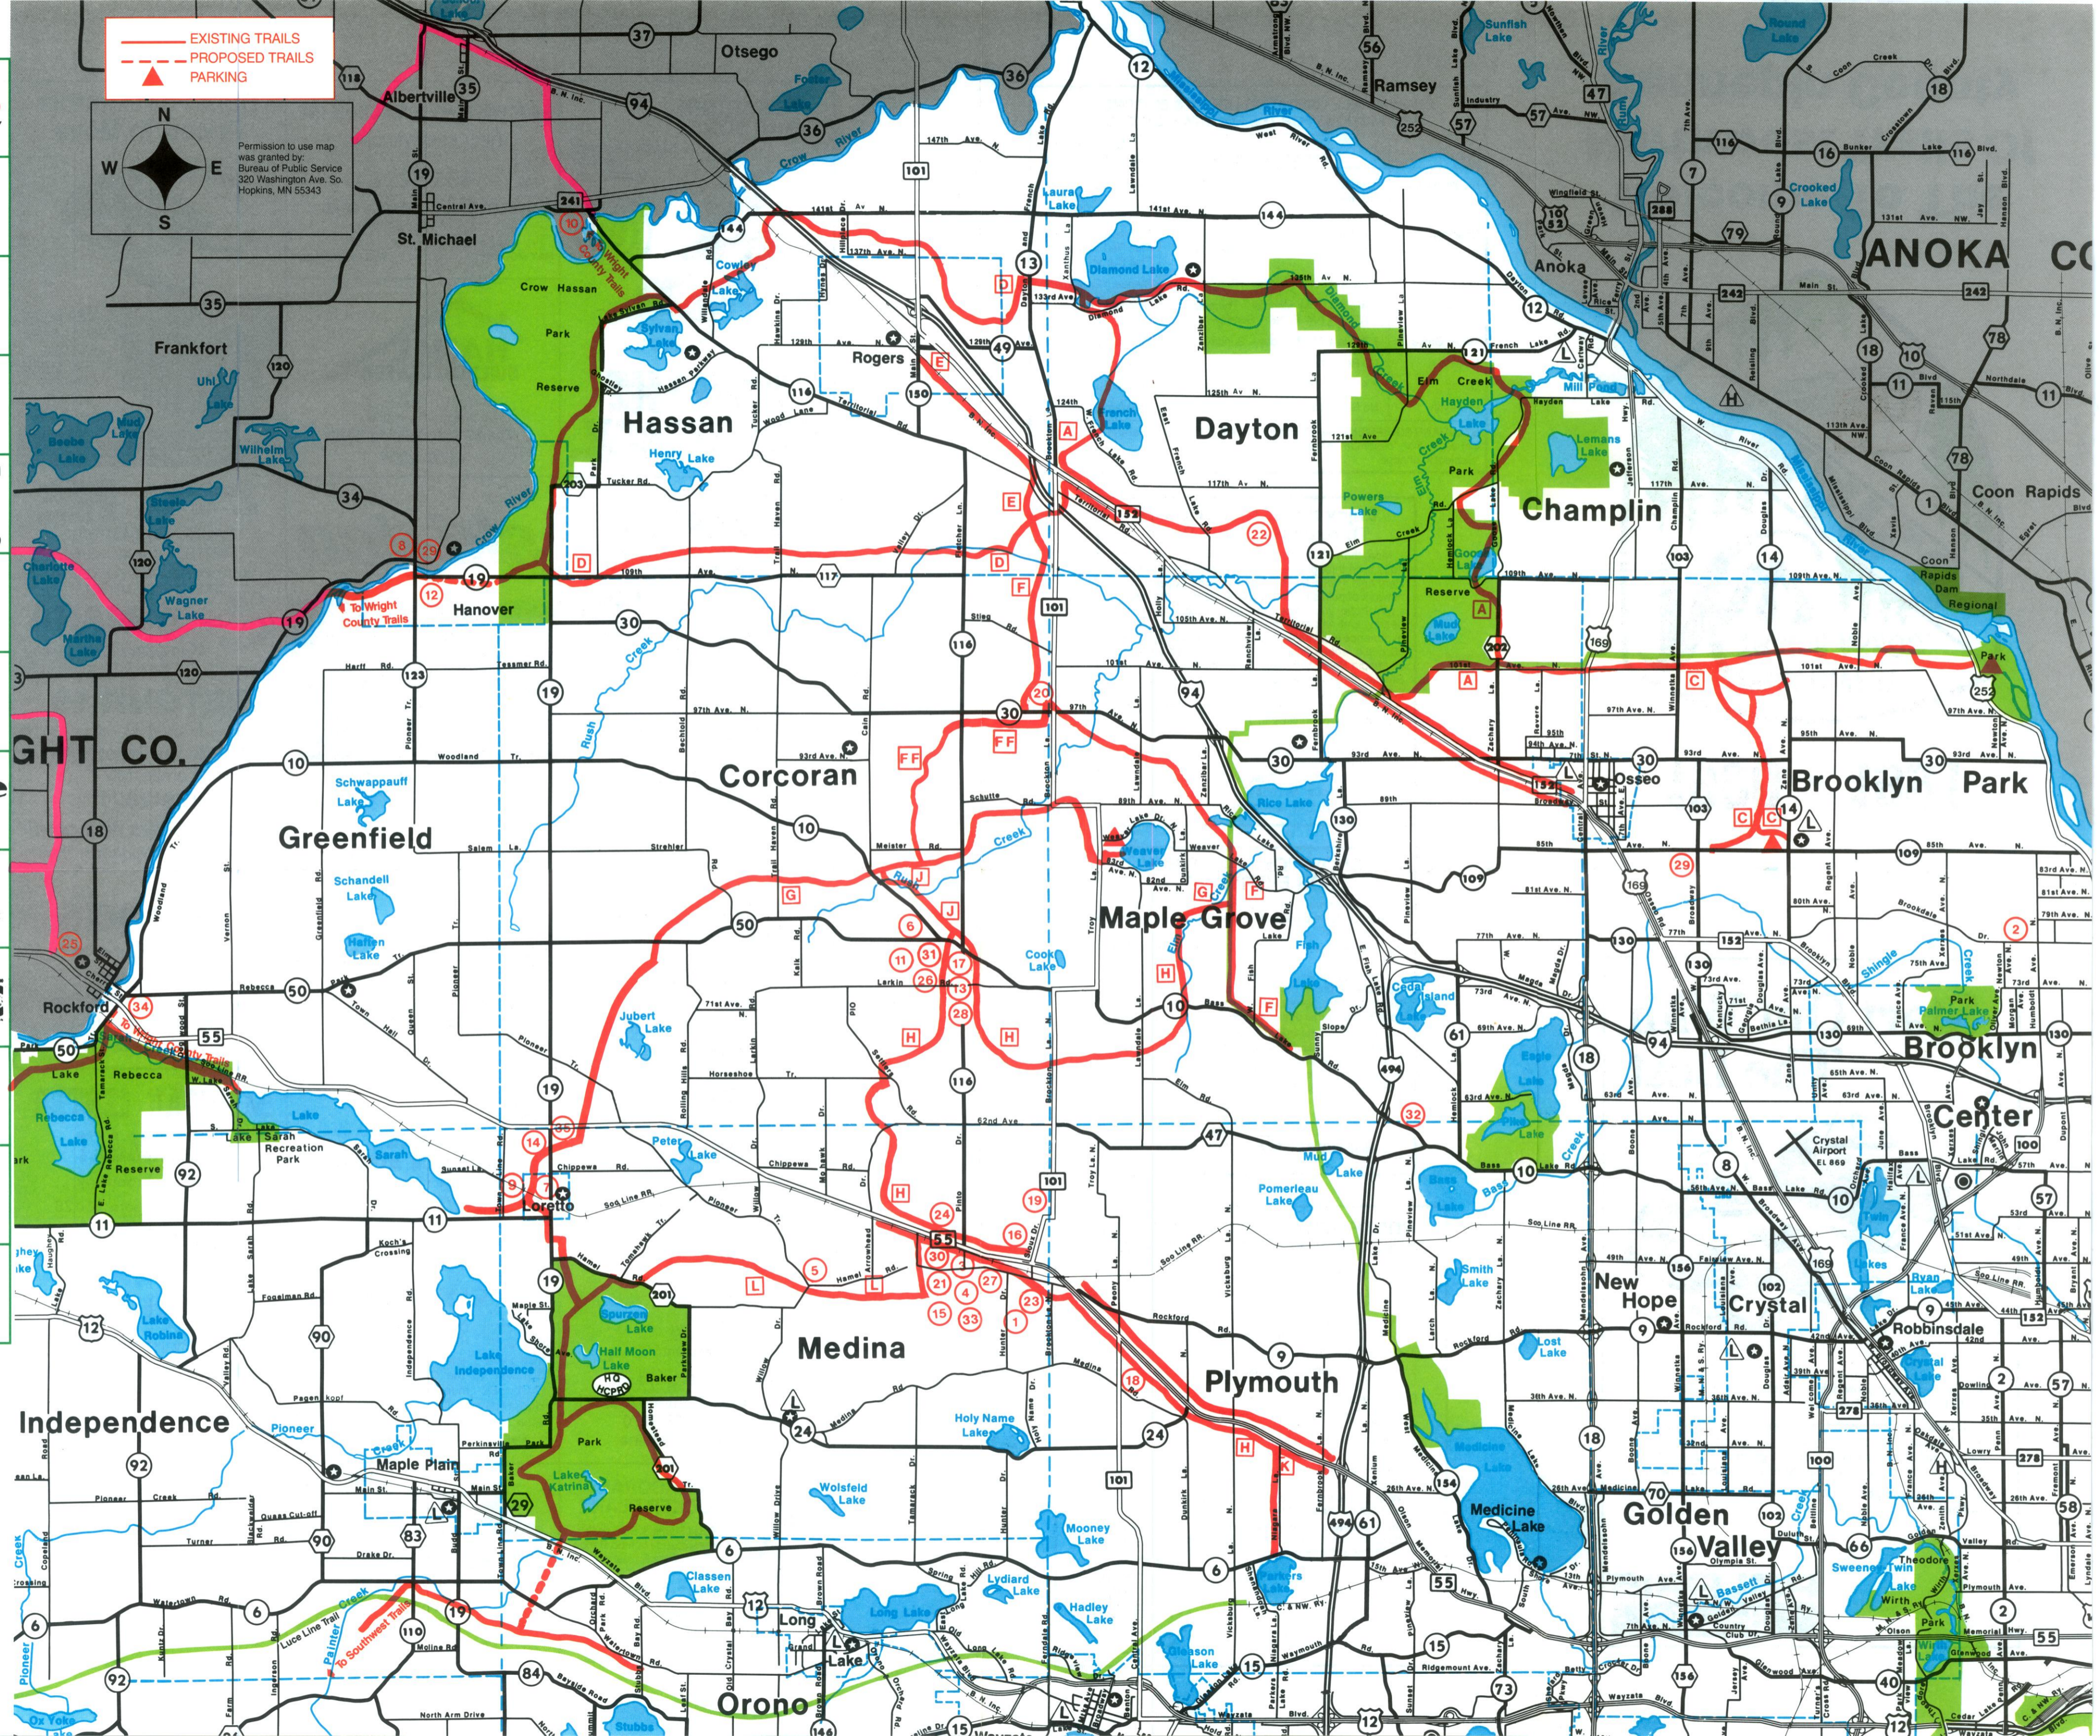

**HELP KEEP YOUR SNOWMOBILE TRAIL SYSTEM ALIVE
 JOIN NORTHWEST TRAILS ASSOCIATION**
 Meetings are held the 1st Tuesday of each month at
 7:30 P.M. in the party room of the Medina Ballroom.

Welcome To The Northwest Trails Of Hennepin County