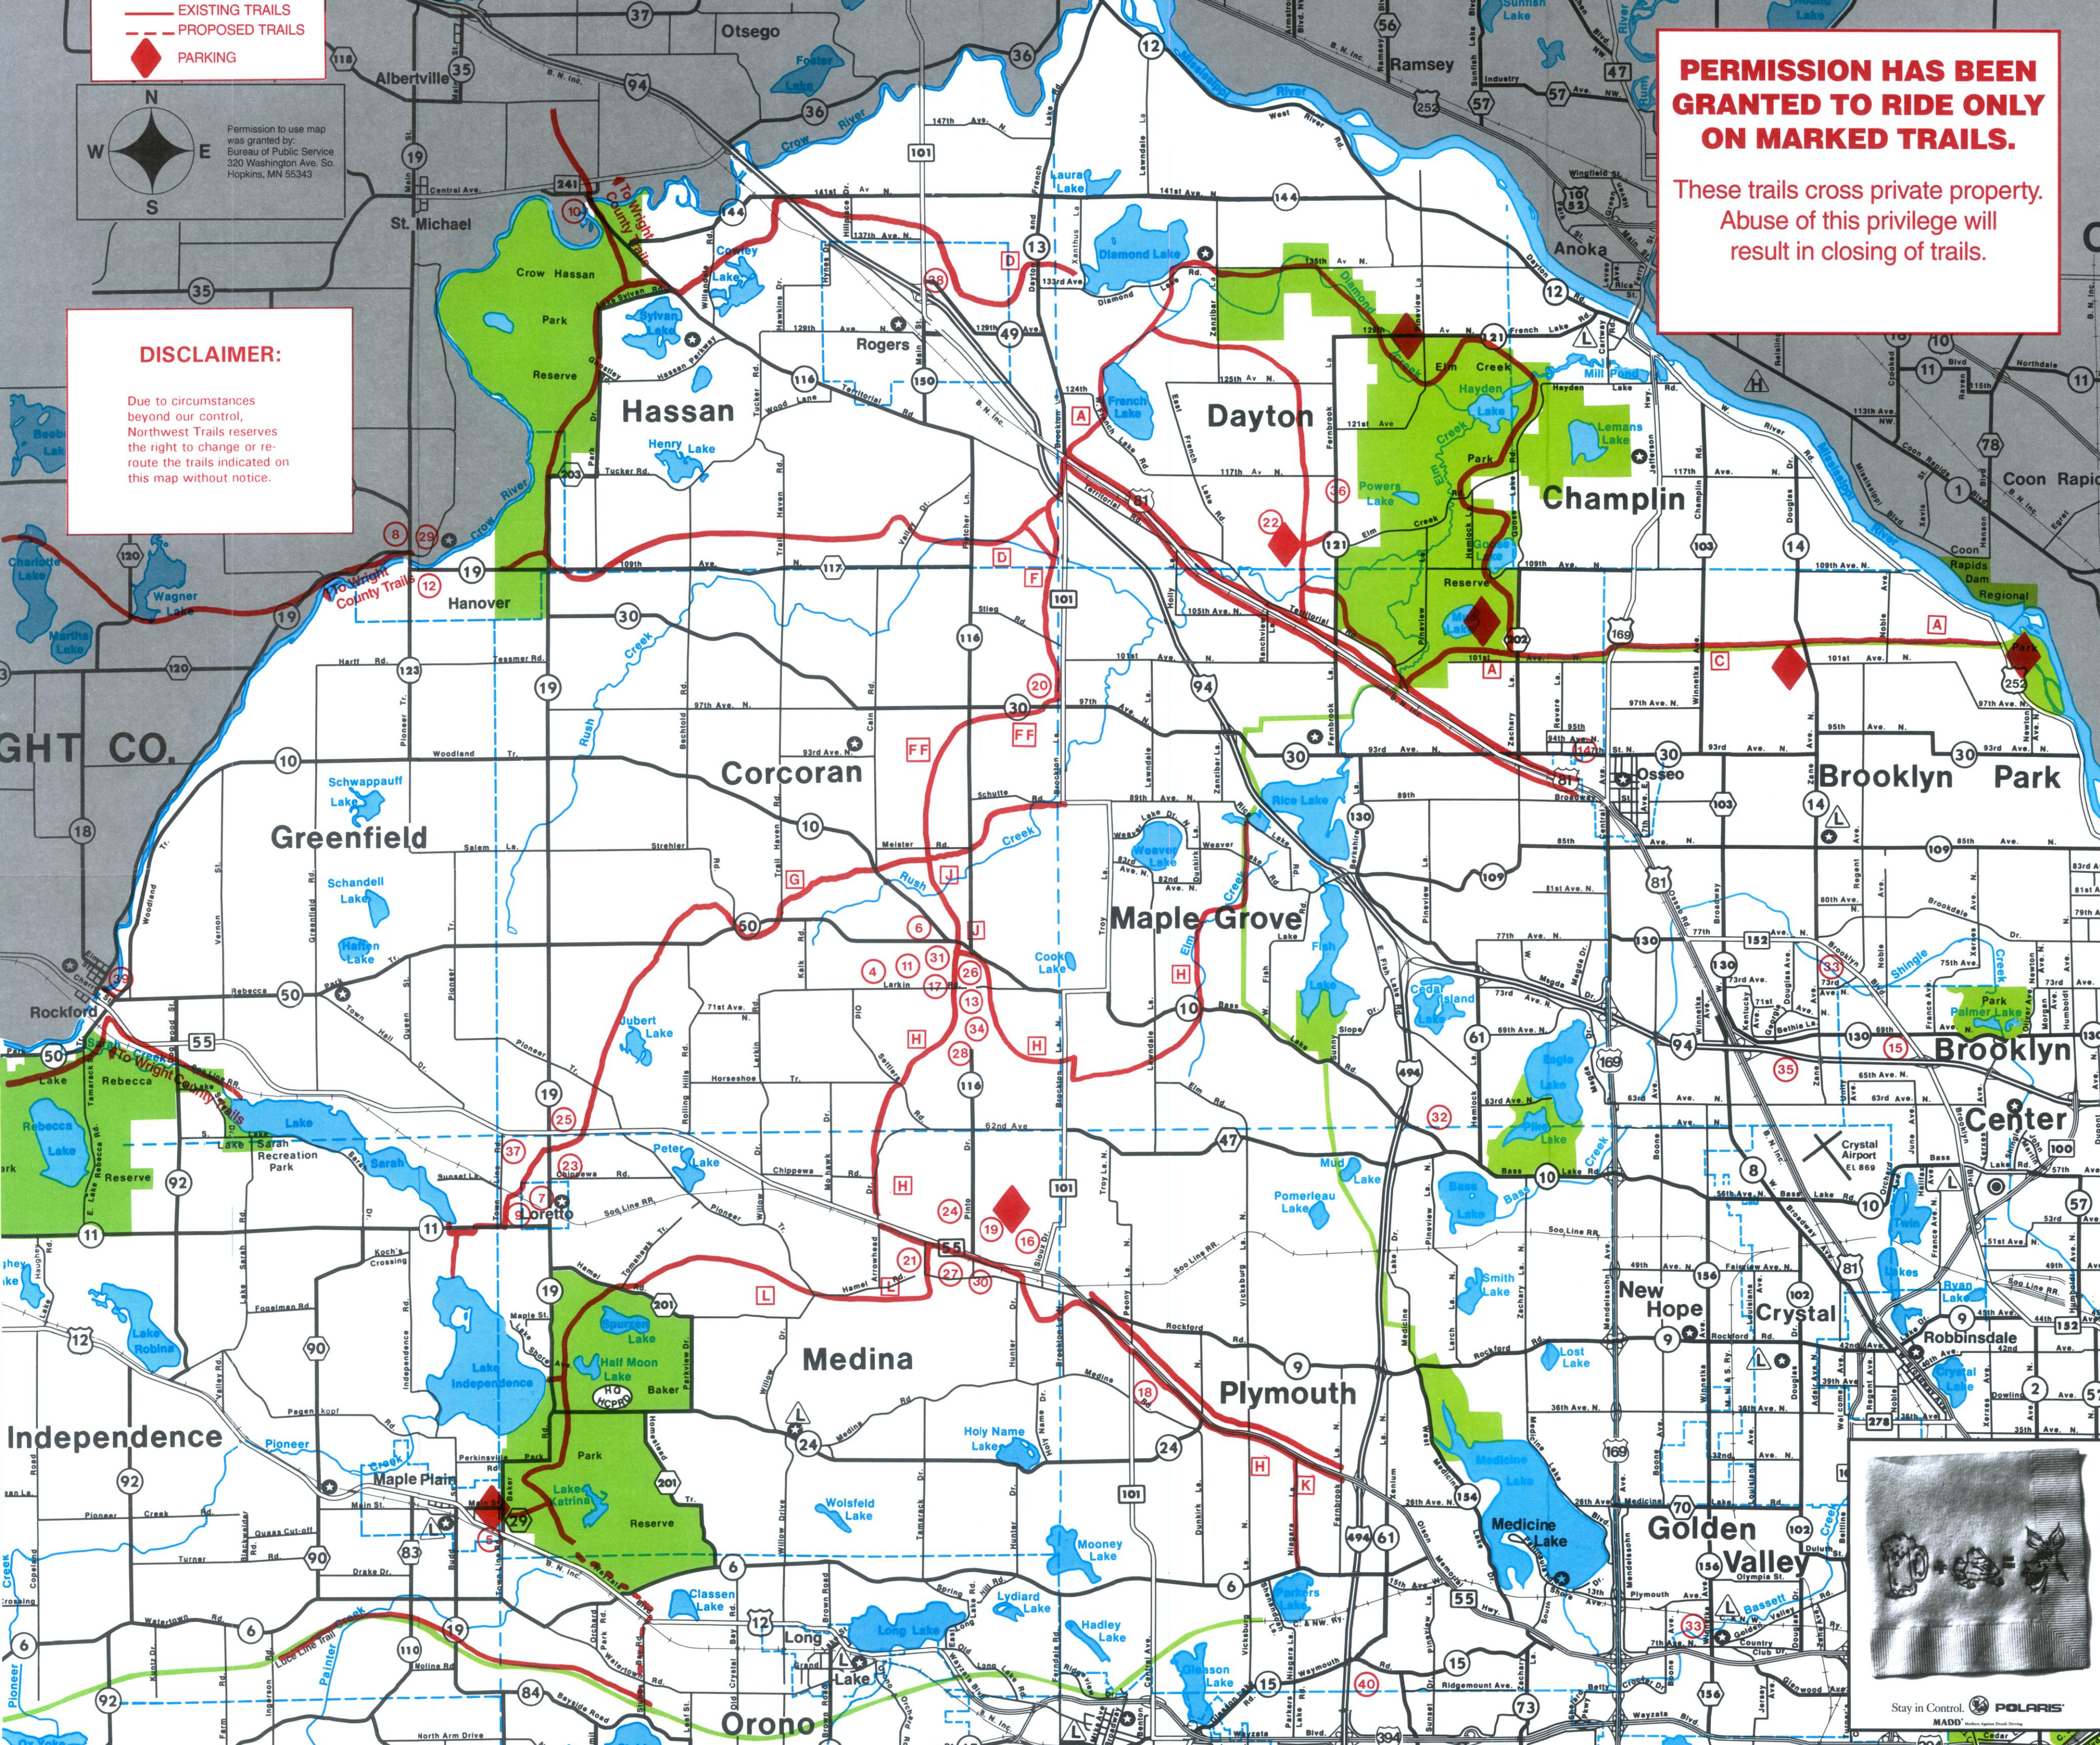

RIVERSIDE LOUNGE
 6030 MAIN ST 477-4979
 DOWNTOWN ROCKFORD TRAILSIDE
 LIVE ENTERTAINMENT & DANCING
 HOME OF THE RIVER LAUNCH BURGER
 FENCED IN SNOWMOBILE PARKING

PERMISSION HAS BEEN GRANTED TO RIDE ONLY ON MARKED TRAILS.