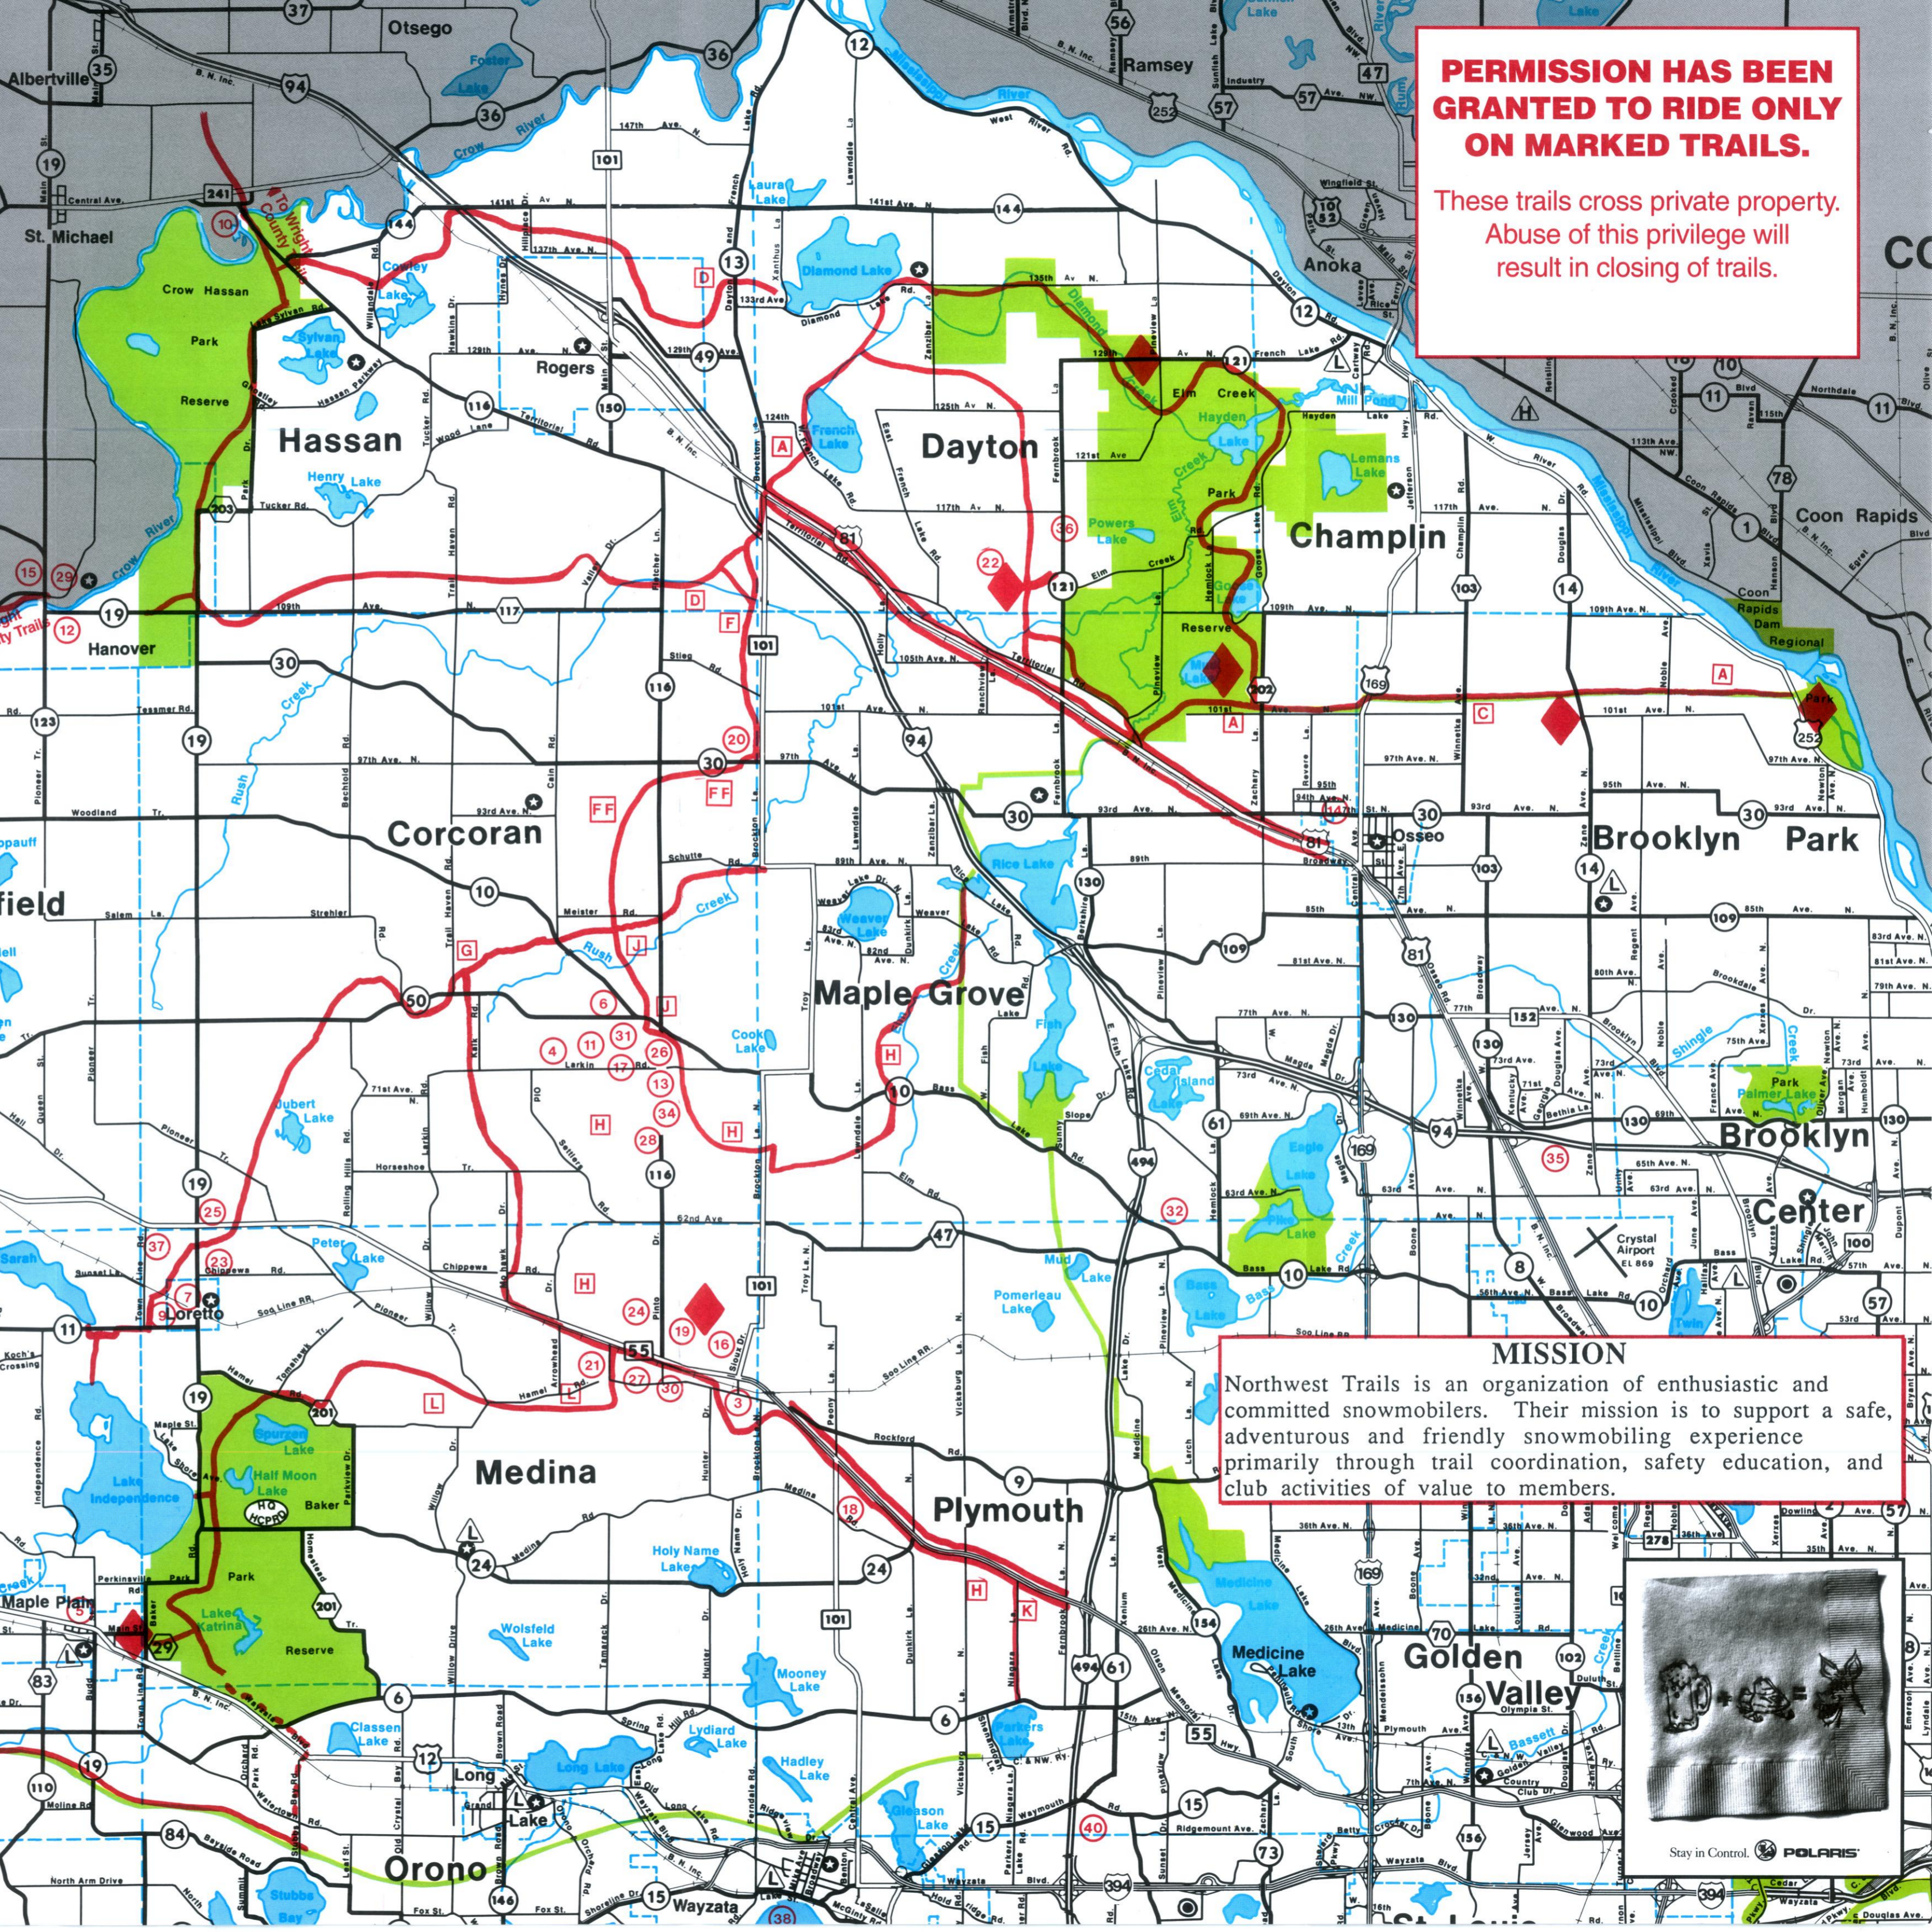

Sundance GOLF CO.
FOOD & LIQUOR
Golf & Bowl
15240 113th Ave N
OSSEO • Phone 420-4800

STOP-N-GO LIQUOR & VIDEO
Mon - Thur 8 am to 8 pm
Fri & Sat 8 am to 10 pm
Lottery Sales
Movie & Game Rental
479-1696
City, Rd. 19 & Hwy. 55

FARMERS STATE BANK OF HAMEL
OFFICES AT HAMEL • CORCORAN
145 HAMEL ROAD P.O. BOX 236
HAMEL, MINNESOTA 55340
478-6611 420-2025

RIVER ROAD
Food & Booze
Downtown Hanover, MN
Owner: Michele
498-7335

Stanchion
In The Heart of Uptown Corcoran
WELCOME SNOWMOBILERS TO CORCORAN, U.S.A.
On and Off Liquor and Beer
Stop in and say "where in the hell am I?"
Pizza & Sandwiches 420-2582

Country Pizza Parlor
SOUP & ICE CREAM & PASTRIES
Hours:
10 AM - 10 PM Mon-Thur.
10 AM - 11 PM Fri. & Sat.
12 PM - 10 PM Sunday
420-5755
Call ahead & we will have your order ready for you.

LIBERTY MUTUAL
DARLENE M. JENSEN
846 East Lake Street
Wayzata, MN 55391
Phone: 475-0412

ENGINEERING REPRO SYSTEMS
(612) 473-2902
13700 1st Ave. NW, PLYMOUTH MN 55441
ARCHITECTURAL, ENGINEERING, CAD,
DRAFTING EQUIPMENT, SUPPLIES,
MICROFILMING and REPRODUCTIONS
MN WATS 1-800-537-3776
FAX (612) 473-3763

Big Woods Saloon
LIQUOR ON & OFF
SHORT ORDERS FOOD
Where Friends Meet
LORETTO 479-3413

RIVERSIDE LOUNGE
6030 MAIN ST • 477-4979
DOWNTOWN ROCKFORD • TRAILSIDE
LIVE ENTERTAINMENT & DANCING
FULL MENU & SUNDAY BUFFET 10-3
FENCED IN SNOWMOBILE PARKING

PERMISSION HAS BEEN GRANTED TO RIDE ONLY ON MARKED TRAILS.
These trails cross private property. Abuse of this privilege will result in closing of trails.

MISSION
Northwest Trails is an organization of enthusiastic and committed snowmobilers. Their mission is to support a safe, adventurous and friendly snowmobiling experience primarily through trail coordination, safety education, and club activities of value to members.

Stay in Control. **POLARIS**