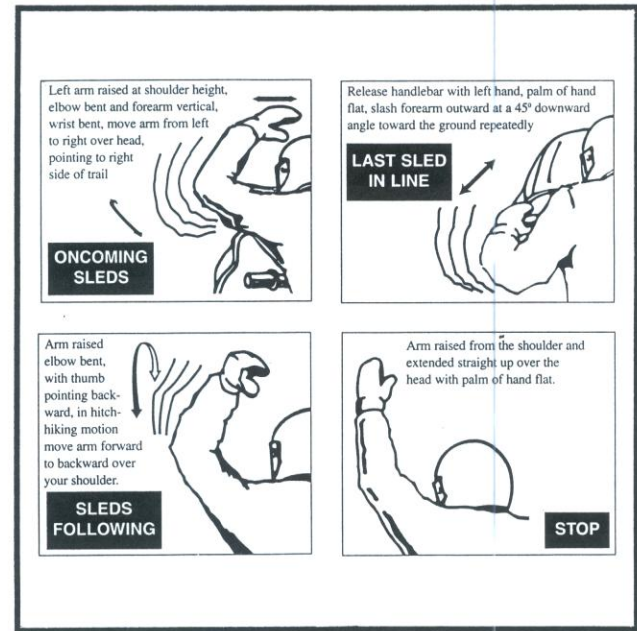

"SNOWMOBILING IS FUN FOR EVERYONE"

The advertisers on this map have contributed generously to help defray this cost. They are worthy of your patronage.
Minnesota Law 85.018. Subd. 5. Snowmobile Trail Use:
From December 1 to April 1 in any year no use of a motorized vehicle other than a snowmobile, unless authorized by permit, lease or easement shall be permitted on a trail designated for use by snowmobiles.
This is a Grants-in-Aid Trail System funded by the Department of Natural Resources (D.N.R.). The D.N.R. does not endorse any advertisers on this map. No reproduction in whole or part with out written permission from Northwest Trails Association.

THANK YOU FROM THE NORTHWEST TRAILS ASSOCIATION

NORTHWEST TRAILS ASSOCIATION WELCOMES YOU TO RIDE OUR TRAIL

For your safety and enjoyment please observe the following:

1. Do not wander off the trails. You have permission to ride the marked trails only.
2. Do not damage any trees, shrubs, etc.
3. Do not disturb wildlife or any livestock.
4. Deposit all trash in barrels provided.
5. Be careful when crossing roadways and cross only at 90 degrees.
6. Remember that lakes are never completely safe due to river channels and springs eroding the ice away from the underside.
7. Carry a compass when out in the woods or at night.
8. Remember all snowmobilers are judged by the actions of a few. Please do not cause any disturbances or damage any property.
9. Where trails follow public roads, obey all traffic laws and regulations, such as keep to the right, dim lights, etc.
10. Snowmobiles are prohibited from operating on certain public streets in many towns. When in these areas watch for marked streets or check with city officials.

The Deep End.

The Indy XLT RMK and XLT SKS. They're fast, lightweight and fully equipped to get you through the deep snow. • Liquid-cooled 597cc engine with Altitude Compensating Carburetor System (RMK only) • Improved XTRA-10 rear suspension • Indy XTRA-10 front suspension with 38" ski stance and 8.25" of travel (41" ski stance and 9.5" of travel on SKS).

POLARIS Believe it.

DEALER NAME

© 1996 Polaris Industries Inc.

ARCTIC CAT
WORLD CLASS SNOWMOBILES

- Open 7 Days a Week
- New and Used Snowmobiles
- Catmaster Service
- Complete line of Clothing, Parts and Accessories

North Country OSSEO MN

"Performance for the dedicated sports person"

(612) 425-4867
West of Hwy 169 on Cnty Rd 81
Osseo, Minnesota

Fowler ELECTRIC COMPANY
2208 West 94th Street
Bloomington, MN 55431
612-884-5401 • Nat. 800-843-1424

Dealers: Call For Our New Catalog

WISECO CAMOPLAST TRACKS
COMET SKI SKINS
FAST-TRAC SNOWMOBILE STUDES & ACCESSORIES
NGK DAYCO DRIVE BELTS

"Parts for New and Old Since 1968"

ANCHOR PAPER
AN EMPLOYEE OWNED COMPANY • AN EQUAL OPPORTUNITY EMPLOYER.
WHOLESALE DISTRIBUTOR FOR FINE PRINTING PAPERS, COPIER PAPERS, RECYCLED PAPERS AND PACKAGING MATERIALS, PACKAGING EQUIPMENT AND SUPPLIES, JANITORIAL SUPPLIES.
298-1311 OFFICE • 298-1312 CITY DESK • (800)652-9755 TOLL FREE
480 BROADWAY, ST. PAUL, MN 55101