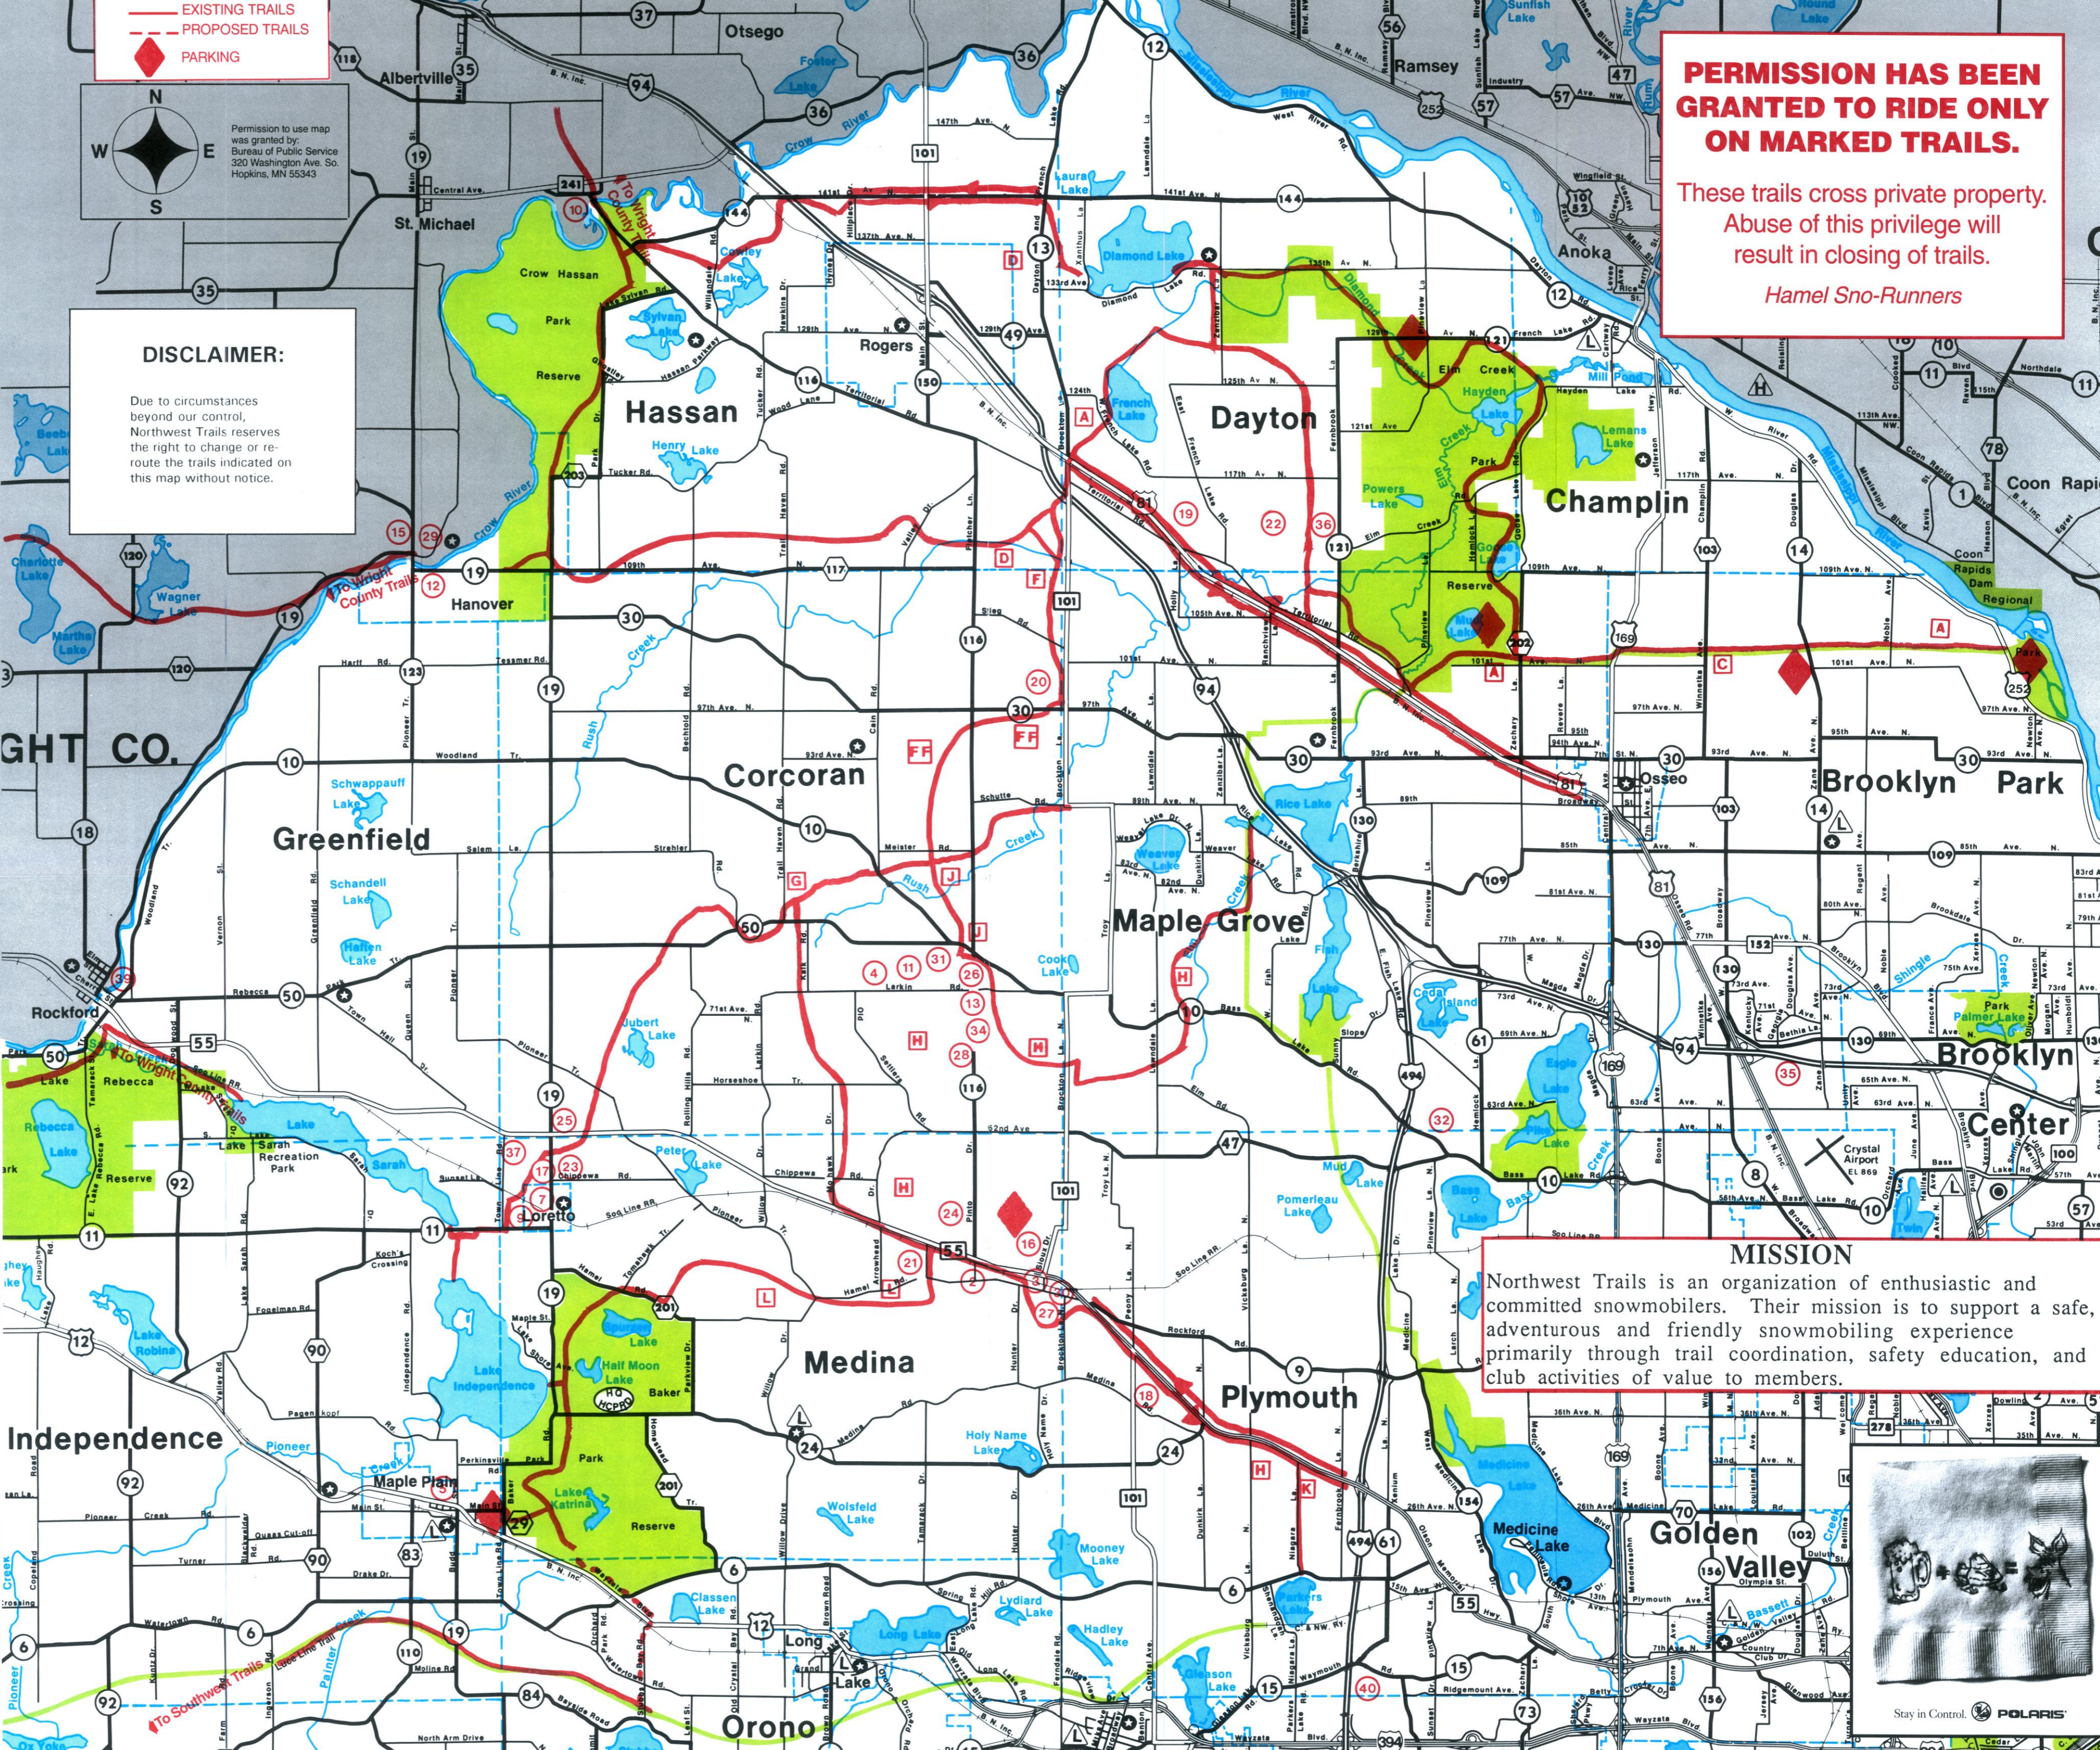

Performance SNOWMOBILE SERVICE
• Complete line of accessories
• Service
Polaris • Artic Cat • Yamaha
535-8011

DEHN ENTERPRISES
snowmobile service & parts
POLARIS - ARCTIC CAT
11281 Fernbrook Lane
Maple Grove, MN 55369
Phone: 420-2416

HAPPY TRAILS!

Big Woods Saloon
LIQUOR ON & OFF
SHORT ORDERS FOOD
Where Friends Meet
LORETTO 479-3413

DAYTONA MARKET CONOCO
Cash Machine • Premium Fuel • Groceries • Lottery
Injector & 2 Cycle Oil • Restrooms
All Major Credit Cards
19000 Cnty Rd 81 • Dayton
428-2221

ENGINEERING REPRO SYSTEMS
(612) 473-2902
13700 1st Ave. NO. PLYMOUTH MINN 55441
ARCHITECTURAL, ENGINEERING, CAD,
DRAFTING EQUIPMENT, SUPPLIES,
MICROFILMING AND REPRODUCTIONS
MN WATS 1-800-537-3776
FAX (612) 473-3763

RIVERSIDE LOUNGE
6030 MAIN ST • 477-4979
DOWNTOWN ROCKFORD • TRAILSIDE
LIVE ENTERTAINMENT & DANCING
FULL MENUS & SUNDAY BUFFET 10-3
FENCED IN SNOWMOBILE PARKING

DISCLAIMER:
Due to circumstances beyond our control, Northwest Trails reserves the right to change or re-route the trails indicated on this map without notice.

PERMISSION HAS BEEN GRANTED TO RIDE ONLY ON MARKED TRAILS.

These trails cross private property. Abuse of this privilege will result in closing of trails.

Hamel Sno-Runners

MISSION

Northwest Trails is an organization of enthusiastic and committed snowmobilers. Their mission is to support a safe, adventurous and friendly snowmobiling experience primarily through trail coordination, safety education, and club activities of value to members.