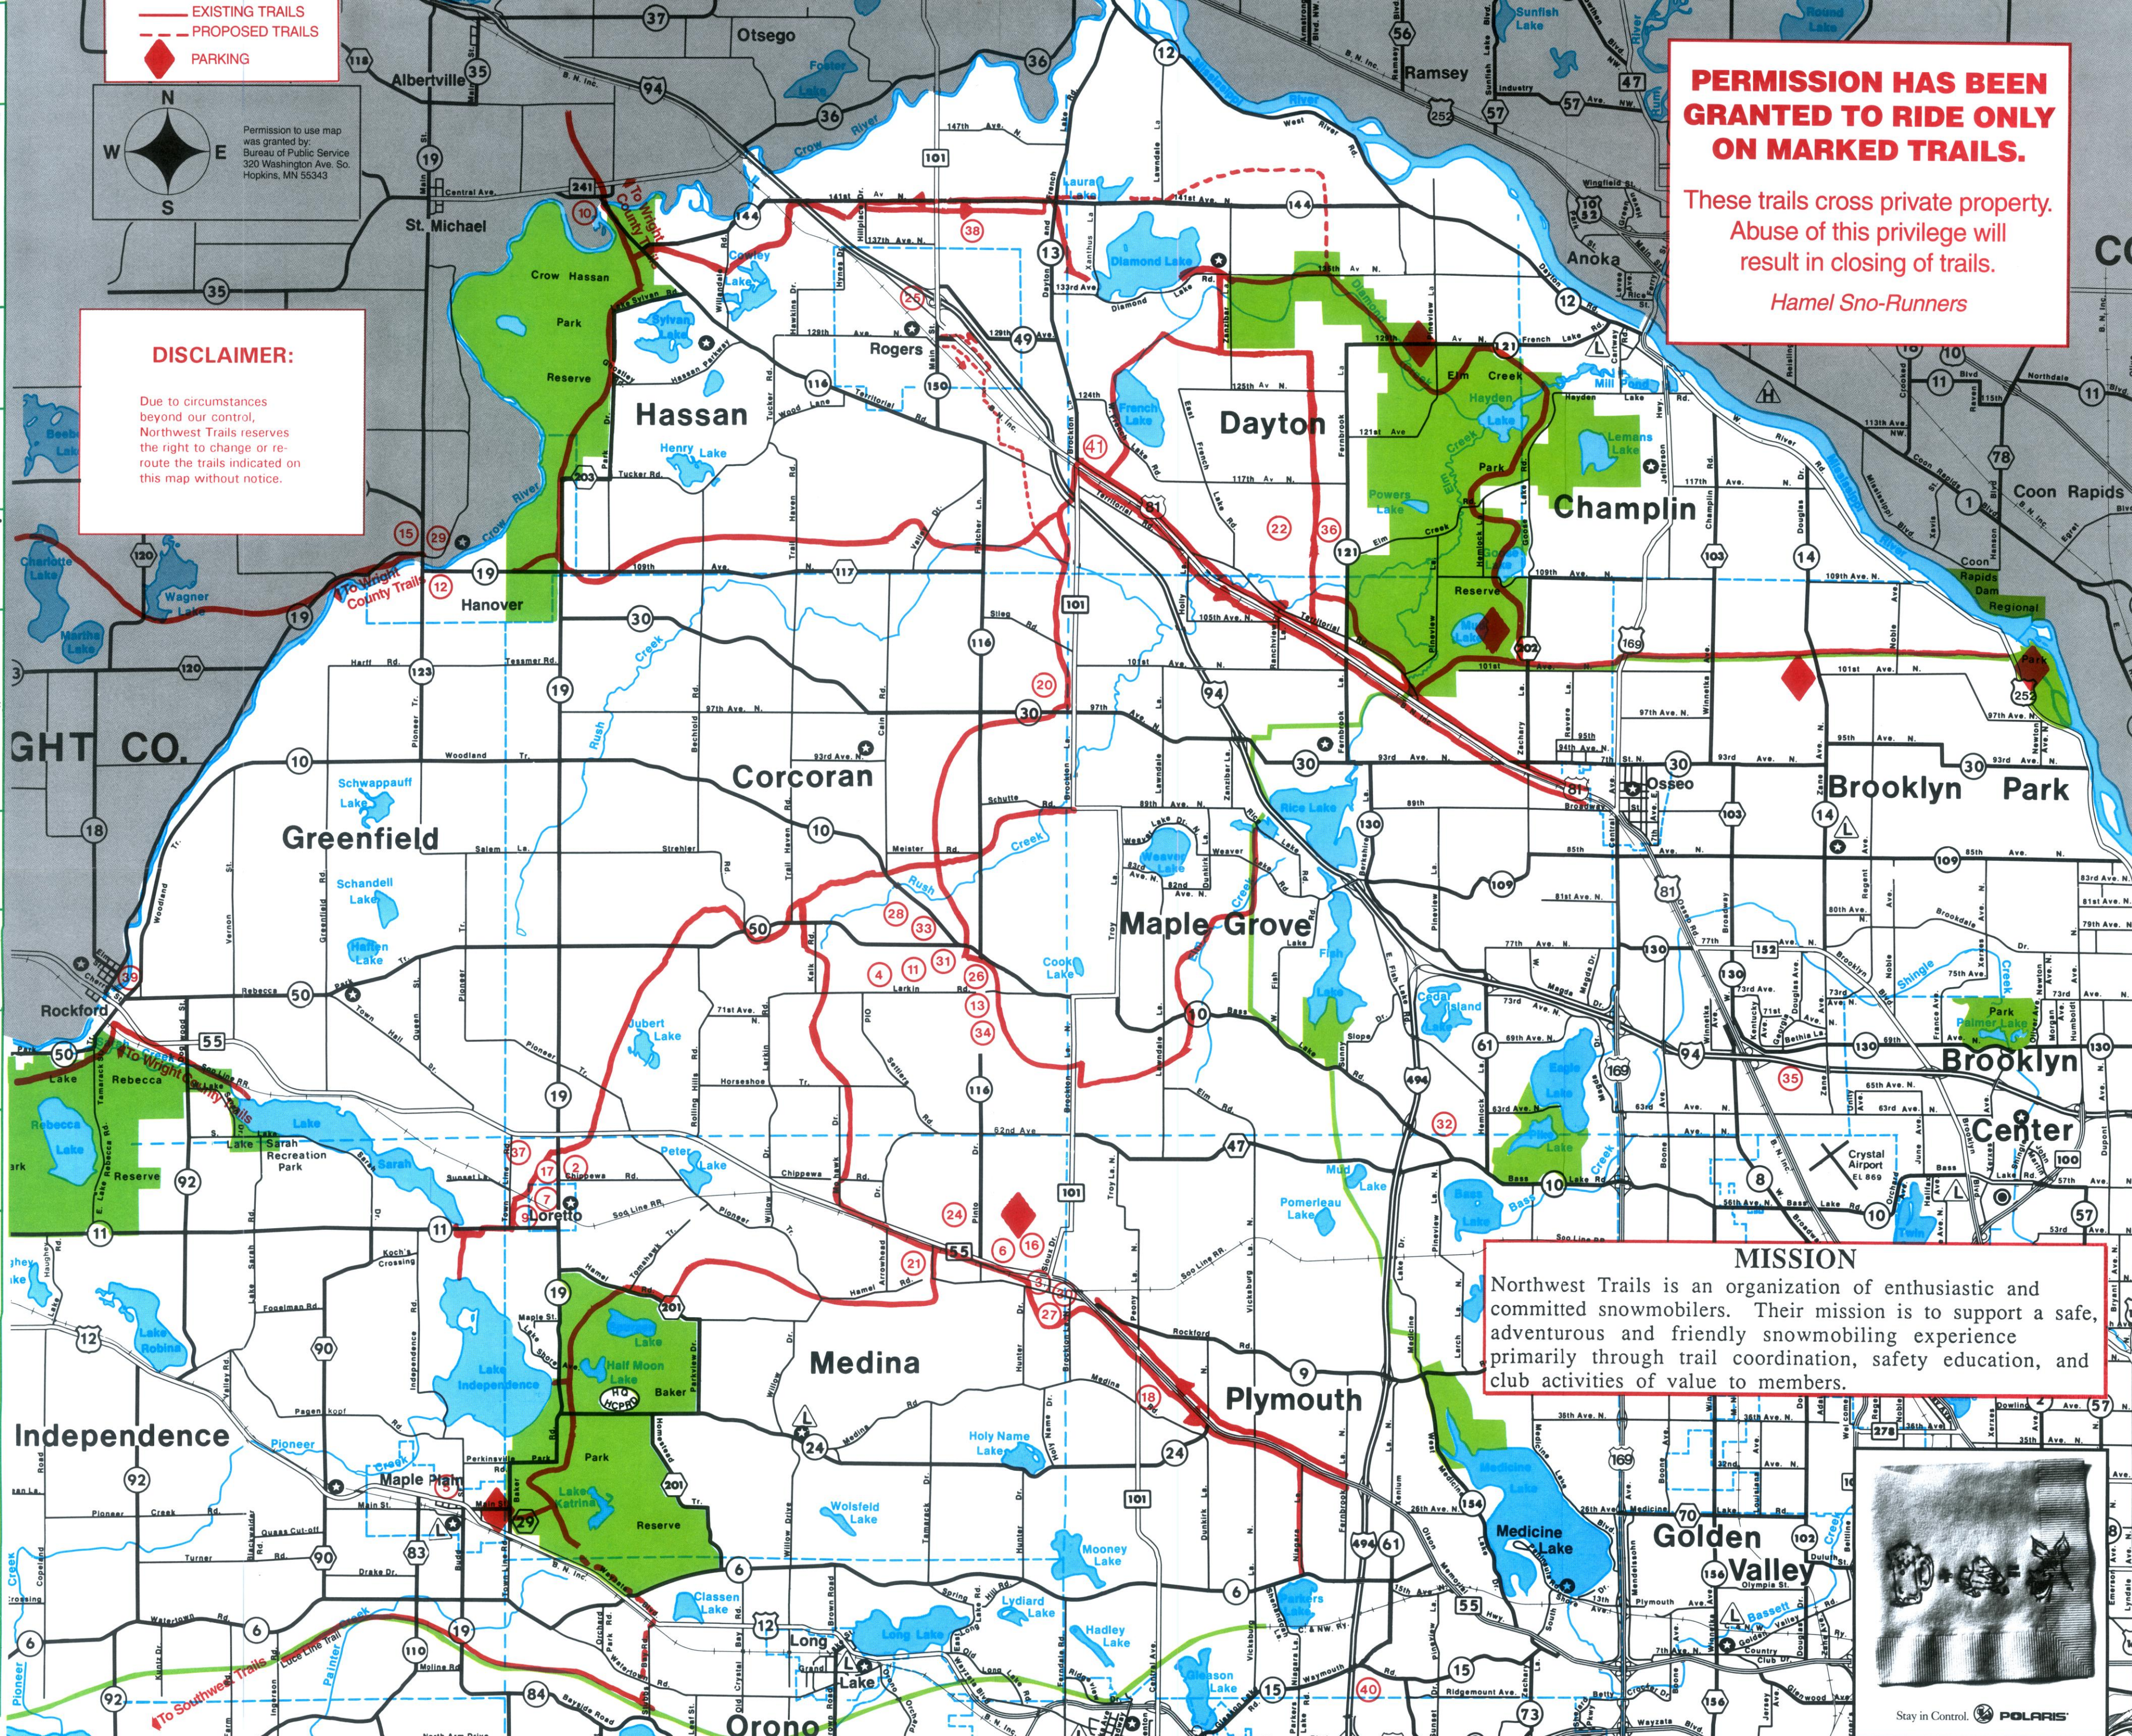

Meetings held 1st Tuesday of each month at 7:30 in the Medina Entertainment Center

HIGHWAY 55 RENTAL & SALES, INC. Rental • Sales • Service 225 Highway 55, Hamel, MN 55340 612-478-6448	NEUMANN'S ENTERPRISE Backhoe, Bobcat, Welding & Snow Removal 20100 Larkin Road Corcoran, MN 55340 420-2547	OLSON'S MERCANTILE • Gas • Convenience • Groceries/Dairy • • Greeting Cards • Instant Cash Machine • • Propane • Water Softener Salt • Gifts • • Film Developing • Deli • Magazines 4355 Hwy 55 Loretto, MN 55357 420-2547
MAYER MOBIL Mobil Gasoline • Motor Oils • Snacks • Restroom 762 Highway 55 • Hamel, MN 55340 612-478-6041 Locally Owned & Operated Since 1970	FRITZ & JOYCE'S INC. 130 W. Railway Street Loretto, MN 55357 479-1788 Home of the Big Hamburger	MILLSIDE TAVERN FOOD • LIQUOR Located on the bank of the Crow River ST. MICHAEL BEST BURGERS ON THE CROW RIVER 19925 75th Ave. No., Corcoran, MN 55340 612-420-2100
CHOO CHOO BAR & RESTAURANT Open Daily Lunch & Dinner Comedy Fri. & Sat. Night Snowmobilers Welcome Loretto, MN 479-3565	TOM THUMB Groceries • Gas • Deli Monday - Friday5:00 - 11:00 Saturday & Sunday6:00 - 11:00 Holidays6:00 - 11:00 Corcoran 116 & Co. Rd. 10 420-2888	HILLTOP BAR FOOD • LIQUOR 9 AM to 1 AM HANOVER 498-7697
Mik - Patti's Grill & Bar Hanover, MN • 612-498-8038 HOURS: Mon. - Sat. 9 am to 1 a.m. Sun. Noon - Midnight WHEN THE COOK IS IN: Monday - Thursday 11 a.m. to 12 p.m. Friday 11 a.m. to 12 p.m. Saturday 8 a.m. to 12 p.m. Sunday 9 a.m. to 12 p.m.	FAMILY BAR & GRILL & SPORTS CENTER • Open 7 Days a week • Daily and Nightly Food Specials • Big Screen Satellite TV • Homemade Soups & Chili • Full Service Bar & Pultabs • Pool Tables, Pinball, Darts 420-4800 or 420-4700 Sundance GOLF & SOUL "All Season Family Sports Center" • Newly Remodeled Sports Bar & Restaurant • Daily Drink Specials • New Expanded Menu • Open Everyday from 10 a.m. to 1 a.m. • Karaoke Friday and Saturday Nights • 24 Lane Bowling Center • NEW Lighted & Visible Snowmobile Parking Area 15240 115th Ave. N. Maple Grove	MAMA'S Bar & Grill Loretto, MN Off-sale Great Fun! ph 479-2821
TOM THUMB Hwy. 101 & 55 Plymouth Open 7 Days a Week Cold Pop • Beer • Groceries • Gas Party Mart Liquors Next Door Beer • Wine • Liquors	DITTER, INC. COOLING - HEATING 478-9558	Ride Safe AK AUTO PARTS When the name is NAPA, the standard is quality Premium Gas & Diesel • Plugs • Oil Self Service • Fuel Available Mon-Fri 7 AM - 6 PM, Sat 8 AM - 5 PM
INN KAHOTS Snowmobilers Welcome • Fenced Snowmobile Parking • ON - OFF SALE • OPEN 7 DAYS A WEEK • LIGHTED PARKING • 5 TELEVISIONS • ENTERTAINMENT ON WEEKENDS HELMET HEAD DRINK SPECIALS 45 Hamel Road, Hamel, MN 478-6070	RIVER ROAD Food & Booze Downtown Hanover, MN Owner: Michele 498-7335	Stanchion In the Heart of Upton Corcoran WELCOME SNOWMOBILERS TO CORCORAN, U.S.A. On and Off Liquor and Beer Stop in and say "where in the hell am I?" Pizza & Sandwiches 420-2582
PRINCETON'S LIQUORS 12790 Bass Lake Road (Off & Bass Lake Rd.) Maple Grove, MN 55369 612-559-3257	Country Pizza Parlor SOUP & SUBS & ICE CREAM PASTRIES Hours: 10 AM - 10 PM Mon.-Thur. / 10 AM - 11 PM Fri. & Sat. 12 PM - 10 PM Sunday 7565 County Road 116 Corcoran, MN 55340 (612) 420-5755 (612) 497-5858 Call ahead & we will have your order ready for you.	DEHN POWER SPORTS, INC. Maple Grove, MN 55309 Snowmobile Sales, New & Used Parts & Service Buton & Ransomes Commercial Lawnmowers • POLARIS • ARCTIC CAT • YAMAHA • SKI DOO • Where Snowmobilers Shop to Save! 420-2416
Performance SNOWMOBILE SERVICE • Complete line of accessories • Service Polaris • Arctic Cat • Yamaha 535-8011	Big Woods Saloon LIQUOR ON & OFF SHORT ORDERS FOOD Where Friends Meet LORETTO 479-3413	DAYTONA MARKET CONOCO Cash Machine • Premium Fuel • Groceries • Lottery Injector & 2 Cycle Oil • Restrooms All Major Credit Cards 19000 Cnty Rd 81 • Dayton 428-2221
ENGINEERING REPRO SYSTEMS 13700 1st Ave. NO. PLYMOUTH MN 55441 ARCHITECTURAL, ENGINEERING, CAD, DRAFTING EQUIPMENT, SUPPLIES, MICROFILMING and REPRODUCTIONS MN WATS 1-800-537-3776 FAX (612) 473-3763	Nature's Hideaway Restaurant • Lounge • Catering 21431 Main Ave. No. • P.O. Box 93 Rogers, MN 55374-0093 (612) 428-3015 (612) 428-3016	RIVERSIDE LOUNGE 6030 MAIN ST • 477-4979 DOWNTOWN ROCKFORD • TRAILSIDE LIVE ENTERTAINMENT & DANCING FULL MENUS FENCED IN SNOWMOBILE PARKING