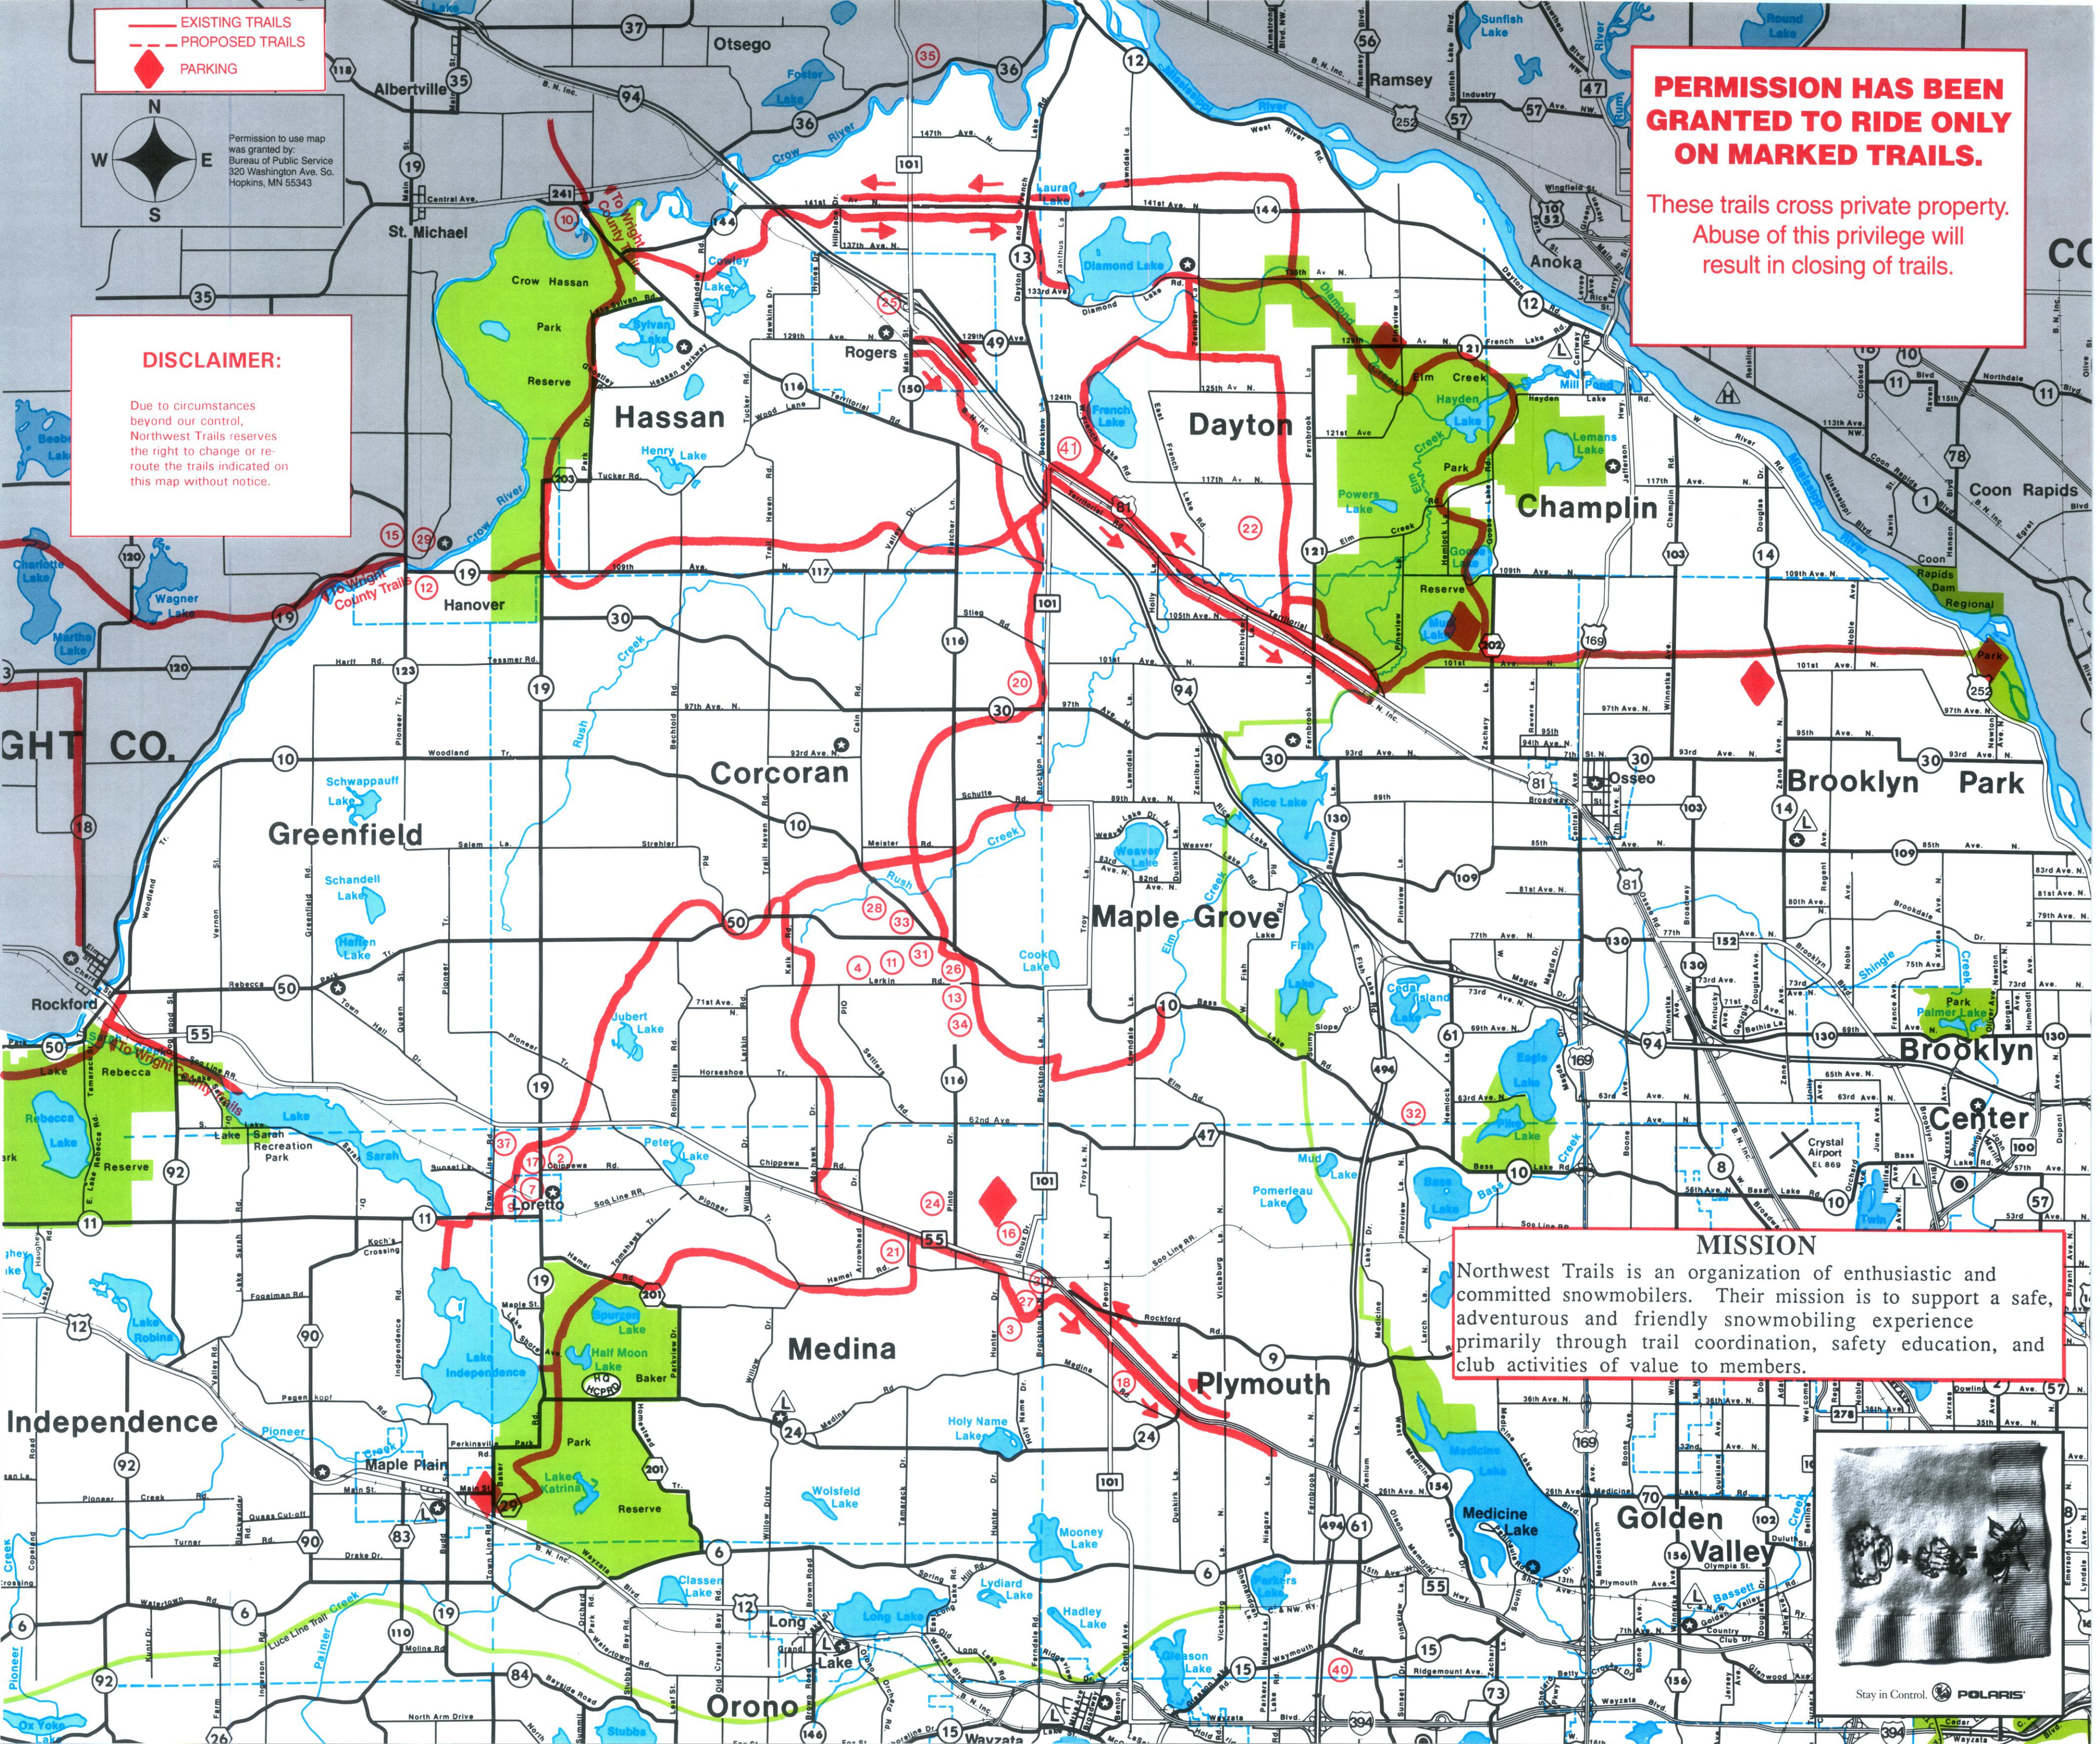

Country Pizza Parlor
SOUP & SUBS & ICE CREAM & PASTRIES
Hours:
10 AM - 10 PM Mon-Thur, 10 AM - 11 PM Fri & Sat,
12 PM - 10 PM Sunday

PRECISION LINE Motorsports
Snowmobile parts, accessories and consignment sales
Open 7 days a week, 1 Mile North on Hwy. 101
428-3863

SNOWMOBILE TOURISM...
...WORKS FOR AMERICA!
Please Support Our Advertisers They Support the Trails You're Riding On

Country Pizza Parlor
7565 County Road 116 5986 Main Ave. N.E.
Corcoran, MN 55340 Albertville, MN 55301
(612) 420-5755 (612) 497-9858
Call ahead & we will have your order ready for you.

ENGINEERING REPRO SYSTEMS
(612) 473-2902
13700 1st Ave. No. PLYMOUTH MINN 55441
ARCHITECTURAL, ENGINEERING, CAD,
DRAFTING EQUIPMENT, SUPPLIES,
MICROFILMING AND REPRODUCTIONS
MN WATS 1-800-537-3776
FAX (612) 473-3763

Big Woods Saloon
LIQUOR ON & OFF
SHORT ORDERS FOOD
Where Friends Meet
LORETTO 479-3413

Nature's Hideaway
SNOWMOBILERS WELCOME
Lighted and fenced snowmobile parking

DAYTONA MARKET CONOCO
Cash Machine • Premium Fuel • Groceries • Lottery
Injector & 2 Cycle Oil • Restrooms
All Major Credit Cards
19000 City Rd B1 • Dayton
428-2221

SPORTS BAR & GRILL - CATERING
• Big Screen TV
• Happy Hour 3 p.m. - 6 p.m. Sun. thru Sat.
• Happy Hour 10 p.m. - 12 a.m. Saturdays
• Karaoke - Wed. and Sat. Evenings

21431 141st Ave. No. • P.O. Box 93 (612) 428-3015
Rogers, MN 55374-0093 fax (612) 428-3015

MISSION
Northwest Trails is an organization of enthusiastic and committed snowmobilers. Their mission is to support a safe, adventurous and friendly snowmobiling experience primarily through trail coordination, safety education, and club activities of value to members.

Stay in Control. POLARIS