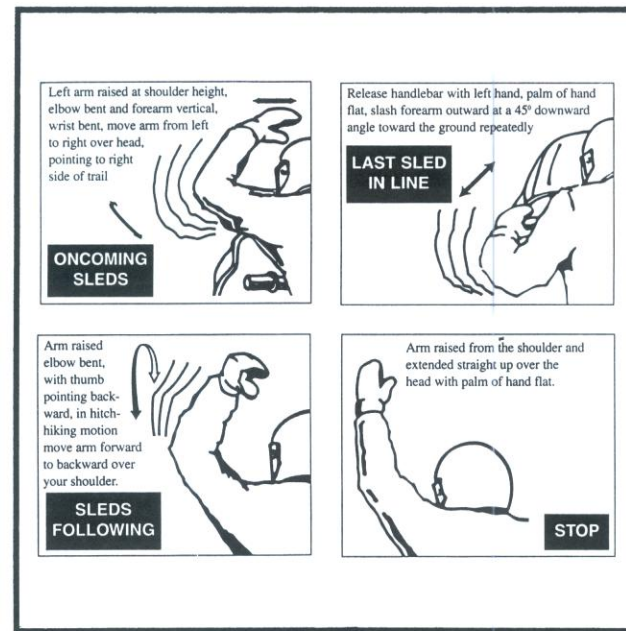

"SNOWMOBILING IS FUN FOR EVERYONE"

The advertisers on this map have contributed generously to help defray this cost. They are worthy of your patronage.

Minnesota Law 85.018, Subd. 5. Snowmobile Trail Use:
From December 1 to April 1 in any year no use of a motorized vehicle other than a snowmobile, unless authorized by permit, lease or easement shall be permitted on a trail designated for use by snowmobiles.

This is a Grants-in-Aid Trail System funded by the Department of Natural Resources (D.N.R.). The D.N.R. does not endorse any advertisers on this map. No reproduction in whole or part with out written permission from Northwest Trails Association.

THANK YOU FROM THE NORTHWEST TRAILS ASSOCIATION

NORTHWEST TRAILS ASSOCIATION WELCOMES YOU TO RIDE OUR TRAIL

For your safety and enjoyment please observe the following:

1. Do not wander off the trails. You have permission to ride the marked trails only.
2. Do not damage any trees, shrubs, etc.
3. Do not disturb wildlife or any livestock.
4. Deposit all trash in barrels provided.
5. Be careful when crossing roadways and cross only at 90 degrees.
6. Remember that lakes are never completely safe due to river channels and springs eroding the ice away from the underside.
7. Carry a compass when out in the woods or at night.
8. Remember all snowmobilers are judged by the actions of a few. Please do not cause any disturbances or damage any property.
9. Where trails follow public roads, obey all traffic laws and regulations, such as keep to the right, dim lights, etc.
10. Snowmobiles are prohibited from operating on certain public streets in many towns. When in these areas watch for marked streets or check with city officials.

ARCTIC CAT
WORLD CLASS SNOWMOBILES

* Open 7 Days a Week
* New and Used Snowmobiles
* Catmaster Service
* Complete line of Clothing, Parts and Accessories

North Country OSSEO MN

"Performance for the dedicated sports person"

(612) 425-4867
West of Hwy 169 on Cnty Rd 81
Osseo, Minnesota

THINK SNOW

Stay on the Trails or we will lose them.

2000

HAPPY TRAILS!

Osseo Sports

DOWNTOWN OSSEO
425-4159

Since 1955

SALES • PARTS • SERVICE
CLOTHING • FINANCING

YAMAHA
The Power To Satisfy.
Snowmobiles • ATV's

HONDA
ATV's

rapid sport center

COON RAPIDS
3050 Coon Rapids Blvd. • Coon Rapids, MN 55433
Sales: 612-421-8701 Parts: 612-421-8360
Toll Free: 1-800-527-2743

WARNER OUTDOOR POWERSPORTS

9521 Garfield Ave. S. • Bloomington, MN 55420
1 Block East of Lyndale
612-884-2111

POLARIS
MASTER SERVICE DEALER, PARTS, & SALES

SNOWMOBILE TOURISM... ISMA

...WORKS FOR AMERICA!

Ride Responsibly

SCHARBER & SONS Since 1916
SALES & SERVICE

ROGERS 428-4107 LONG LAKE 473-5634

ARCTIC CAT
WORLD CLASS SNOWMOBILES

Fowler
SNO-PARTS DISTRIBUTORS
9054 Grand Avenue South
Bloomington, MN 55420
612-884-5401 • Nat. 800-843-1324

ROCKWELL **SPORTTECH** **ROCTIN** **COMETEK** **WINDEROSA**

WISCO **COMET** **POWERMART** **FAST-TRAC** **NGK** **HOLESHOT**

"Parts for New and Old Since 1968"