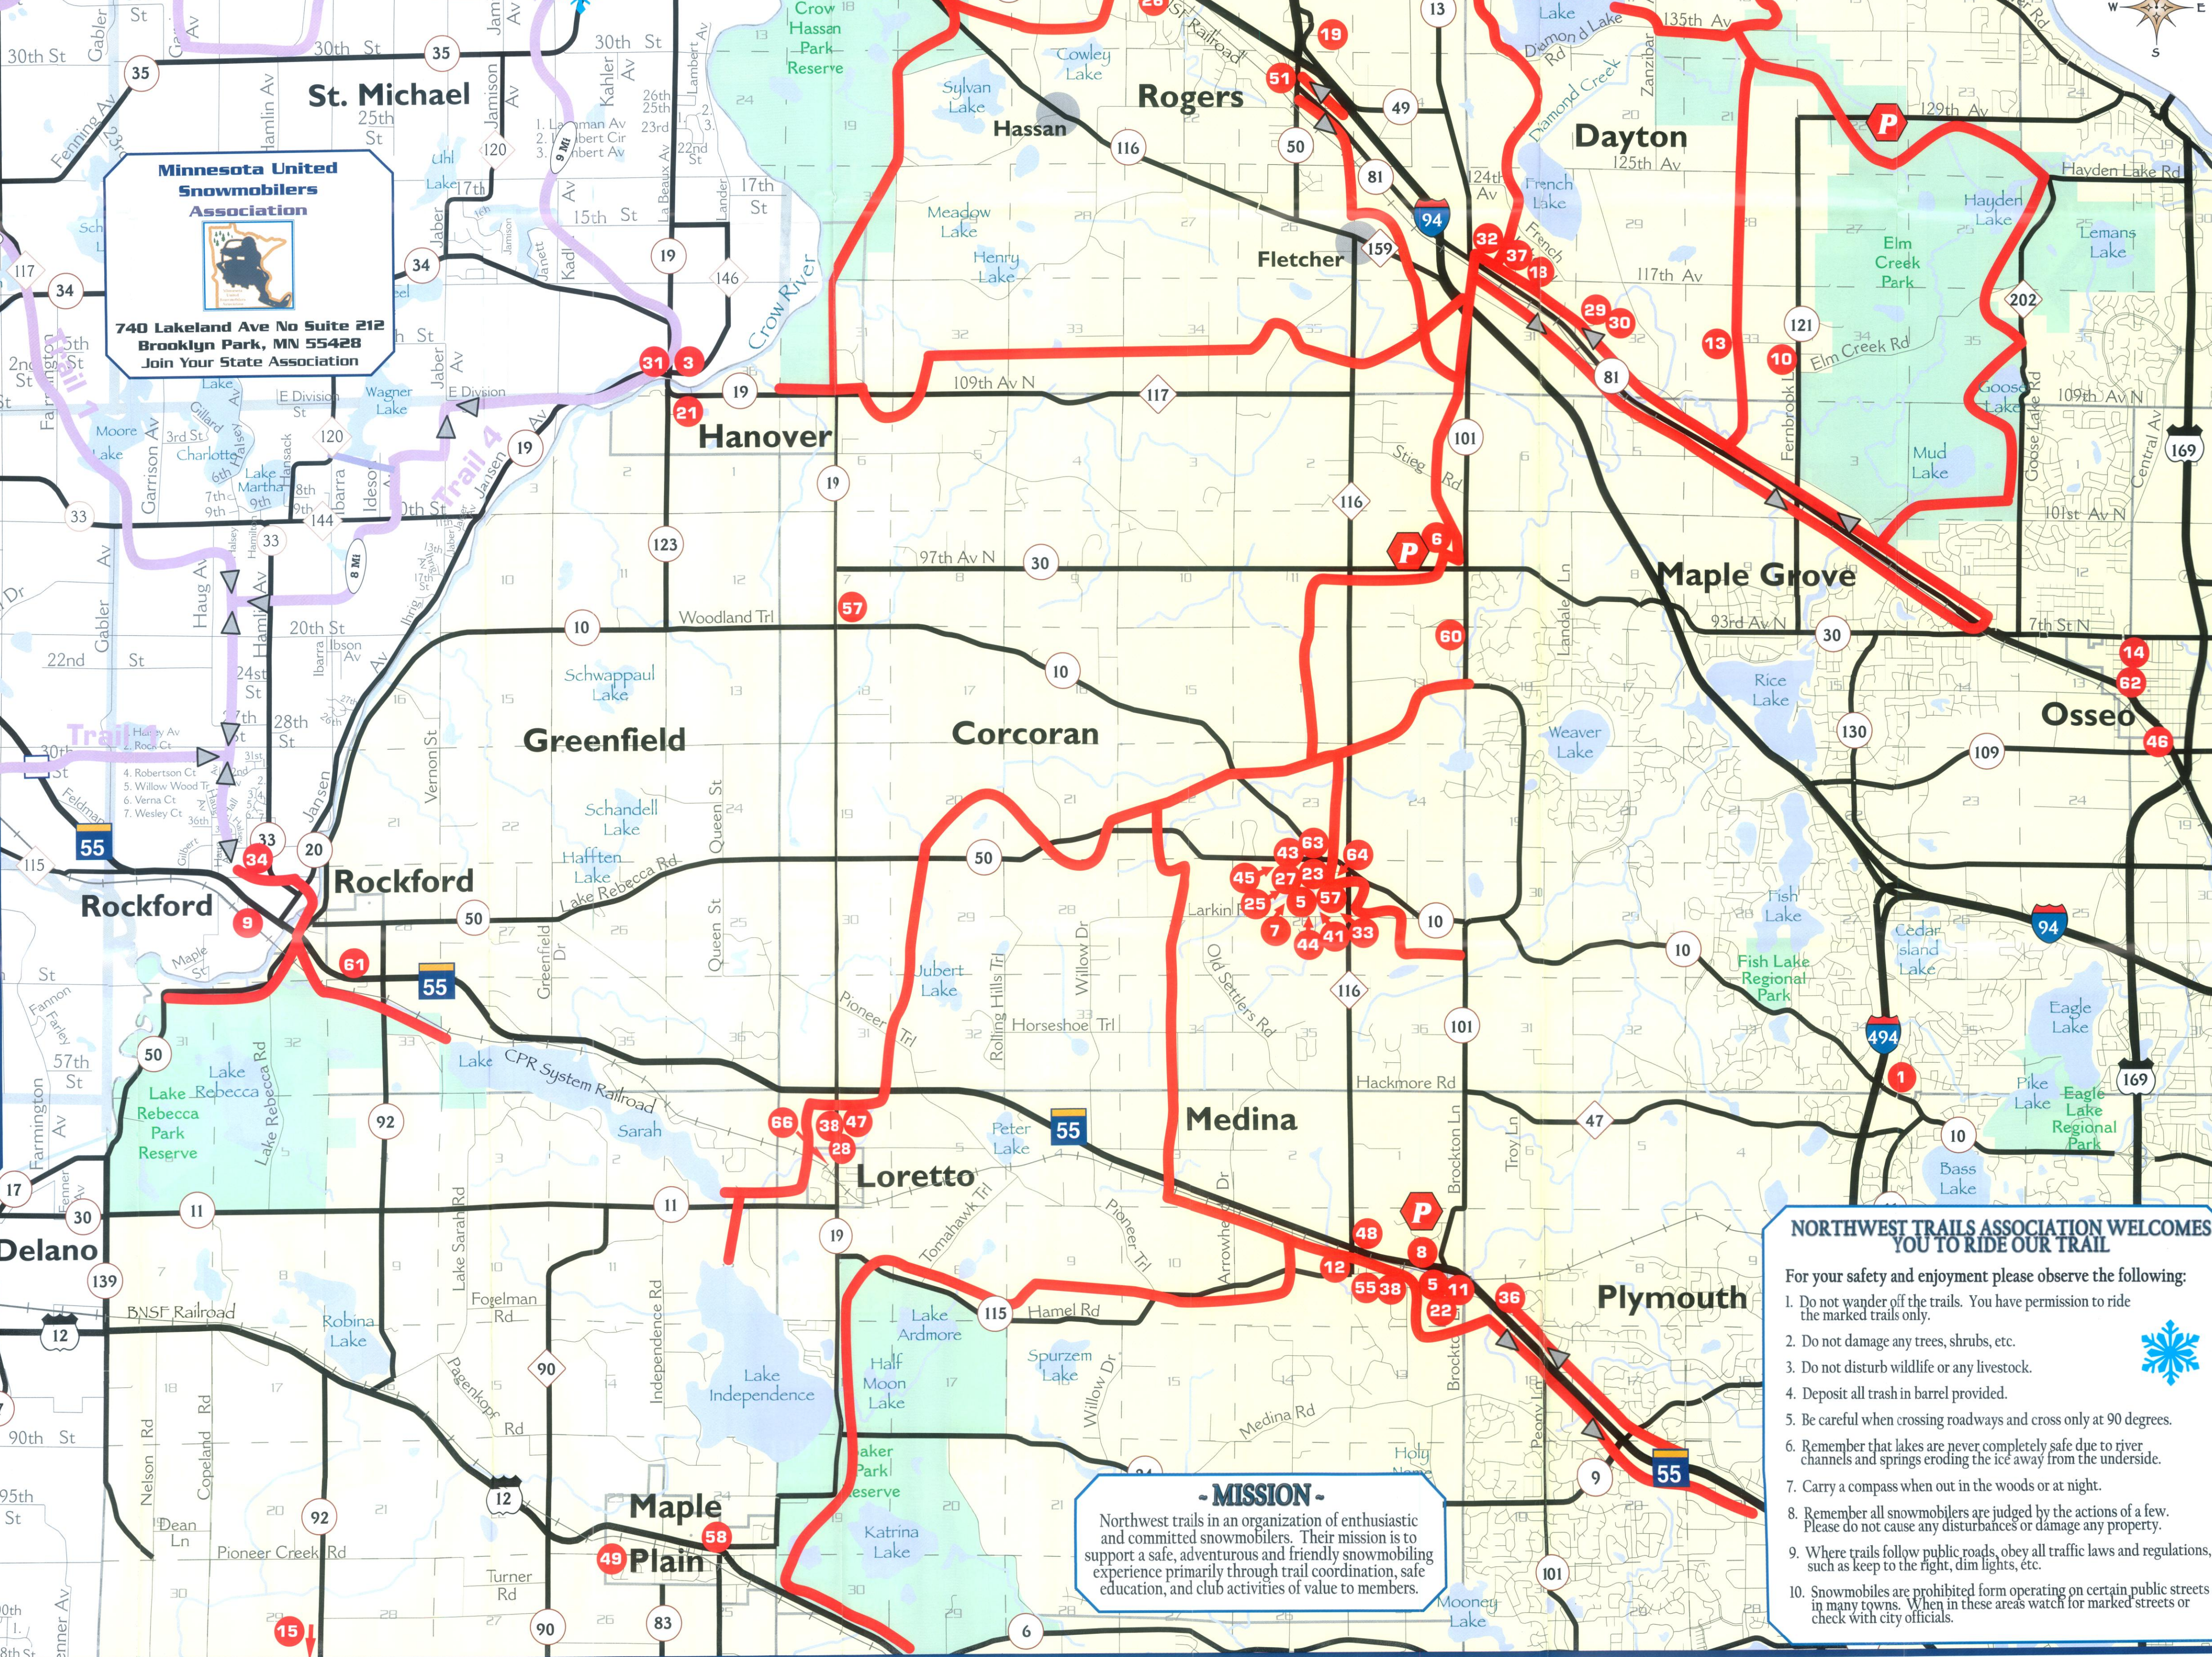

Legend

- 94 Federal Hwy
- 55 US Hwy
- 20 CSAH Hwy
- 123 County Road
- State Park
- Corporate Limits
- Lakes
- Rivers
- Directional Marker
- 65 Advertiser Locations
- P Parking
- Northwest Trails
- Wright Snowmobile Trail Names
- 13 Mi Wright Trail Length
- Wright Trails

Snowmobile Signs

Reassuring Trail Signs

- Assures the user he is on the trail.
- Indicates changes in trail direction.
- The user must make a right or left turn.
- Trail is curvy.
- Trail is splitting or merging.

Warning Signs

- Indicates a one-way trail where access is possible from another trail.
- STOP Indicates a stop 25 feet away.
- Indicates there is possible traffic ahead.

Information Signs

- Indicates an area where caution is necessary.
- Indicates there is a stop ahead.
- Indicates trails and areas where snowmobile use is prohibited.

Stay on Trail Signs

- Please stay on trail.
- Please stay on trail by MN DNR.

Notice
This map is to be used as a guide only. Snowmobilers using this map assume the responsibility and risks for their own safety when using the indicated trails. Every effort has been made to make this map as accurate as possible; however, trail locations may change. The cartographer, publisher and all others who provided information for this map assume no liability, whatsoever, for any use to which this map may be put.

Map created by
MUSTANG
320.202.9607
www.mustangmapping.com
copyright 2003

- MISSION -
Northwest trails in an organization of enthusiastic and committed snowmobilers. Their mission is to support a safe, adventurous and friendly snowmobiling experience primarily through trail coordination, safe education, and club activities of value to members.

1. **NORTHWEST TRAILS ASSOCIATION WELCOMES YOU TO RIDE OUR TRAIL**
2. For your safety and enjoyment please observe the following:
1. Do not wander off the trails. You have permission to ride the marked trails only.
  2. Do not damage any trees, shrubs, etc.
  3. Do not disturb wildlife or any livestock.
  4. Deposit all trash in barrel provided.
  5. Be careful when crossing roadways and cross only at 90 degrees.
  6. Remember that lakes are never completely safe due to river channels and springs eroding the ice away from the underside.
  7. Carry a compass when out in the woods or at night.
  8. Remember all snowmobilers are judged by the actions of a few. Please do not cause any disturbances or damage any property.
  9. Where trails follow public roads, obey all traffic laws and regulations, such as keep to the right, dim lights, etc.
  10. Snowmobilers are prohibited from operating on certain public streets in many towns. When in these areas watch for marked streets or check with city officials.